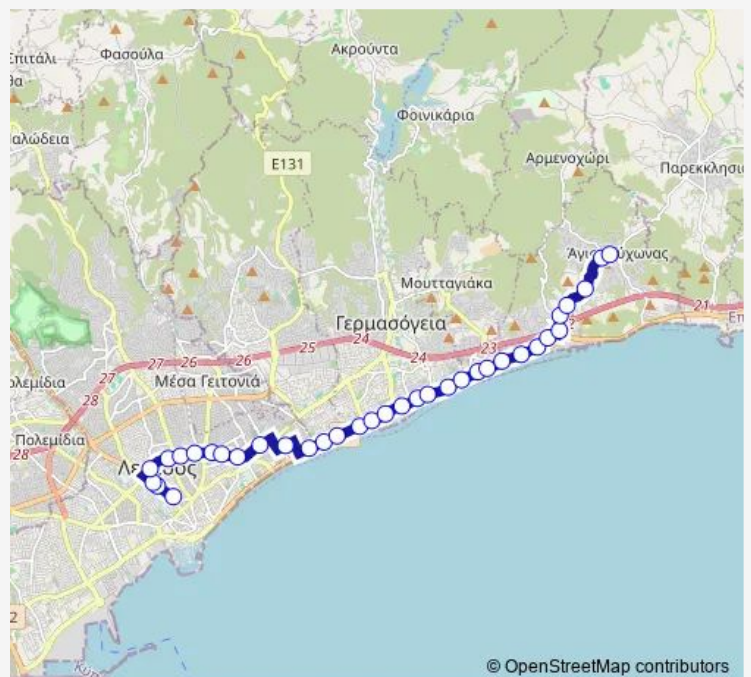

Vasileos Georgiou A' - Profiti Ilia

Route schedule

Emel Bus Station Leontiou A' — Agios Tychonas Community Board 1

Monday —

Tuesday —

Wednesday 07:25-15:40

Thursday —

Friday 07:25-15:40

Saturday —

Sunday —

Route info

Direction: Emel Bus Station Leontiou A'

Stops: 35

Trip Duration: 0 hour 39 min

© OpenStreetMap contributors

25 — Leontiou Emel Station - Agios Tychonas