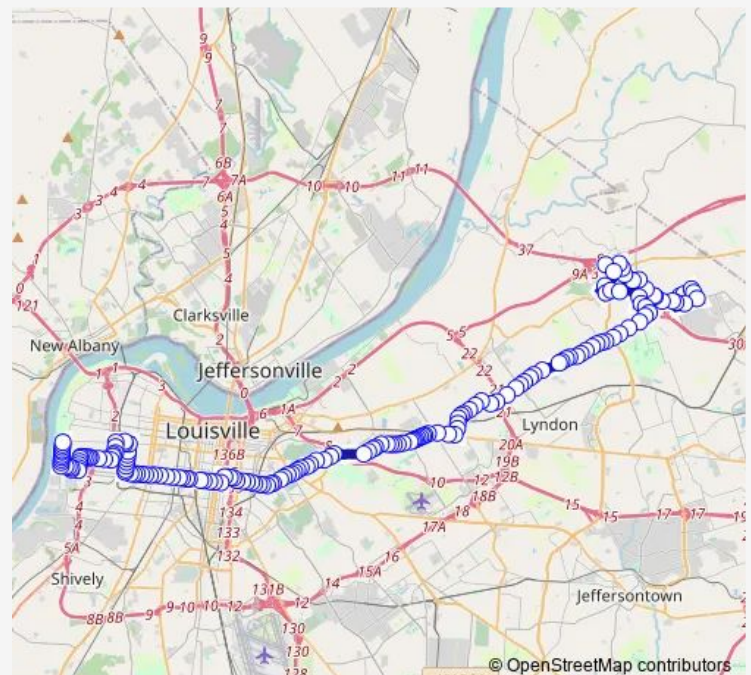

E St Catherine @ S Preston

E St Catherine @ S Floyd

E St Catherine @ S Brook

Route schedule

Everett @ Patterson — Southwestern @ Varble

Monday 06:37-22:17

Tuesday 06:37-22:17

Wednesday 06:37-22:17

Thursday 06:37-22:17

Friday 06:37-22:17

Saturday 06:37-22:17

Sunday 06:37-22:17

Route info

Direction: Everett @ Patterson

Stops: 82

Trip Duration: 0 hour 39 min

25 — Oak - Westport

S 1st @ E Oak

W Oak @ 3rd

W Oak @ S 4th

W Oak @ 6th

W Oak @ 7th

W Oak @ S 10th

W Oak @ S 11th