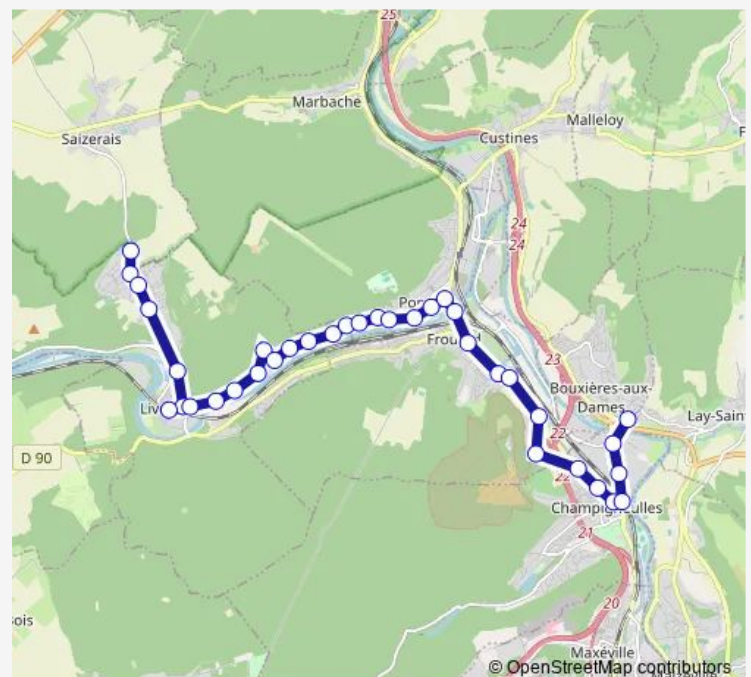

Thursday 06:15-21:14

Friday 06:15-21:14

Saturday 06:15-21:14

Sunday —

Route info

Direction: Téméraire

Stops: 43

Trip Duration: 0 hour 55 min

Wednesday 05:25-20:29

Thursday 05:25-20:29

Friday 05:25-20:29

Saturday 05:25-20:29

Sunday —

Route info

Direction: Neyette

Stops: 36