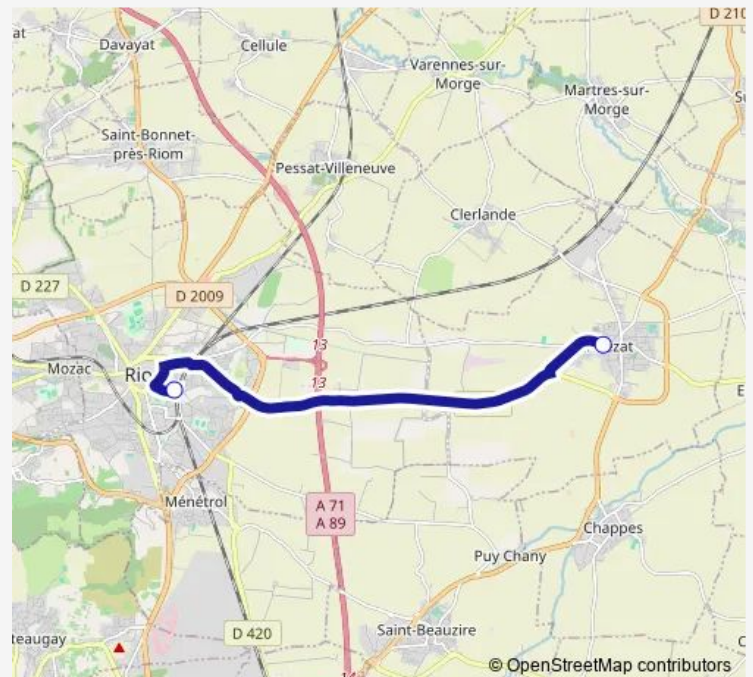

Direction

Pôle Multimodal Sncf — Lycée Agricole

2 stops

[Open route schedule](#)

Pôle Multimodal Sncf

Lycée Agricole

Route schedule

Pôle Multimodal Sncf — Lycée Agricole

| | |
|-----------|-------|
| Monday | 16:35 |
| Tuesday | 16:35 |
| Wednesday | 13:00 |
| Thursday | 16:35 |
| Friday | 16:35 |
| Saturday | — |
| Sunday | — |

Route info

Direction: Pôle Multimodal Sncf

Stops: 2

Trip Duration: 0 hour 15 min

Direction

Lycée Agricole — Pôle Multimodal Sncf

2 stops

[Open route schedule](#)

Lycée Agricole

Pôle Multimodal Sncf

Route info

Direction: Lycée Agricole

Stops: 2

Trip Duration: 0 hour 15 min

25 Bus time schedules and route maps are available in an offline PDF at busmaps.com. Use the busmaps.com website to see live bus times, train schedule or subway schedule, and step-by-step directions for all public transit in Ennezat