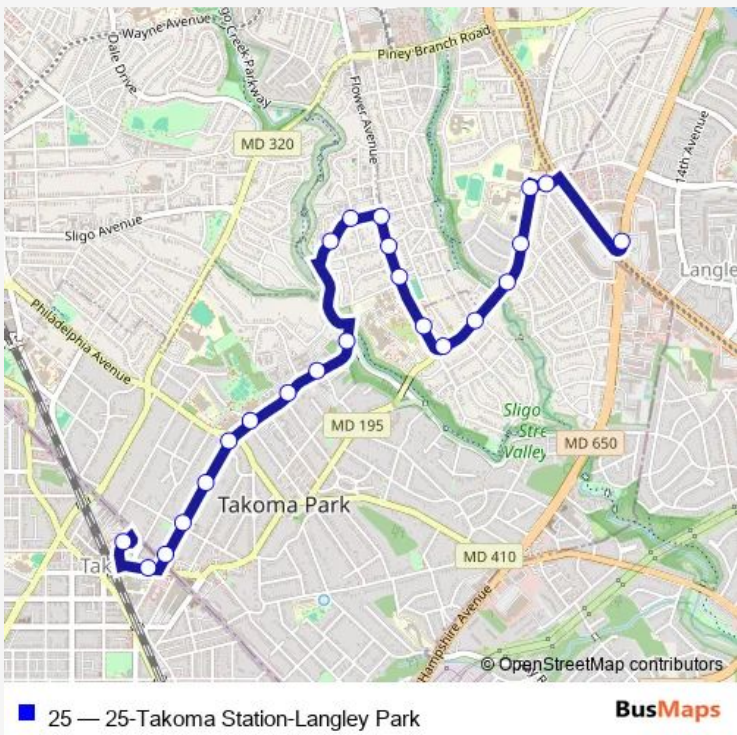

Direction
 Takoma-Langley Transit Center & BAY G — Takoma Station & BAY A
 23 stops
[Open route schedule](#)

- Takoma-Langley Transit Center & BAY G
- Merrimac DR & Lockney Ave
- Carroll AVE & Takoma Academy Drwy
- Carroll AVE & Chester St
- Carroll AVE & Glenside Dr
- Carroll AVE & Garland Ave
- Carroll AVE & Flower Ave
- Flower AVE & Carroll Ave
- Flower AVE & Maplewood Ave
- Flower AVE & Kennebec Ave
- Flower AVE & Houston Ave
- Houston AVE & Roanoke Ave
- Houston AVE & Brighton Ave
- Maple AVE & Hilltop Rd
- Maple AVE & Lincoln Ave
- Maple AVE & Sherman Ave
- Maple AVE & Grant Ave
- Maple AVE & OLD Philadelphia Ave
- Maple AVE & Austin PI
- Maple AVE & Tulip Ave
- Maple AVE & Carroll Ave

Route schedule
 Takoma-Langley Transit Center & BAY G — Takoma Station & BAY A

Monday	05:00-20:25
Tuesday	05:00-20:25
Wednesday	05:00-20:25
Thursday	05:00-20:25
Friday	05:00-20:25
Saturday	—
Sunday	—

Route info
 Direction: Takoma-Langley Transit Center & BAY G
 Stops: 23
 Trip Duration: 0 hour 18 min

Carroll AVE & Maple Ave

Takoma Station & BAY A

Direction

Takoma Station & BAY A — Takoma-Langley Transit Center & BAY G

24 stops

[Open route schedule](#)

Takoma Station & BAY A

Maple AVE & Carroll Ave

Direction: Takoma Station & BAY A

Stops: 24

Trip Duration: 0 hour 17 min

25 Bus time schedules and route maps are available in an offline PDF at busmaps.com. Use the busmaps.com website to see live bus times, train schedule or subway schedule, and step-by-step directions for all public transit in Washington