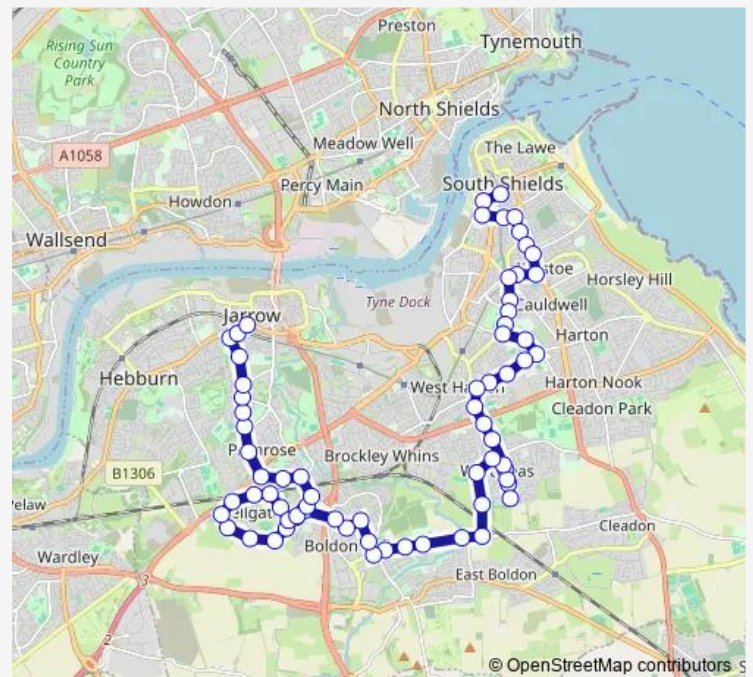

### Route schedule

Interchange — Jarrow Bus Station

Monday 08:23

Tuesday —

Wednesday —

Thursday —

Friday 08:23

Saturday —

### Route info

Direction: Interchange

Stops: 69

Trip Duration: 0 hour 49 min

25 — South Shields - Jarrow

Boldon Lane

Whiteleas Way-John Reid Road

Whiteleas