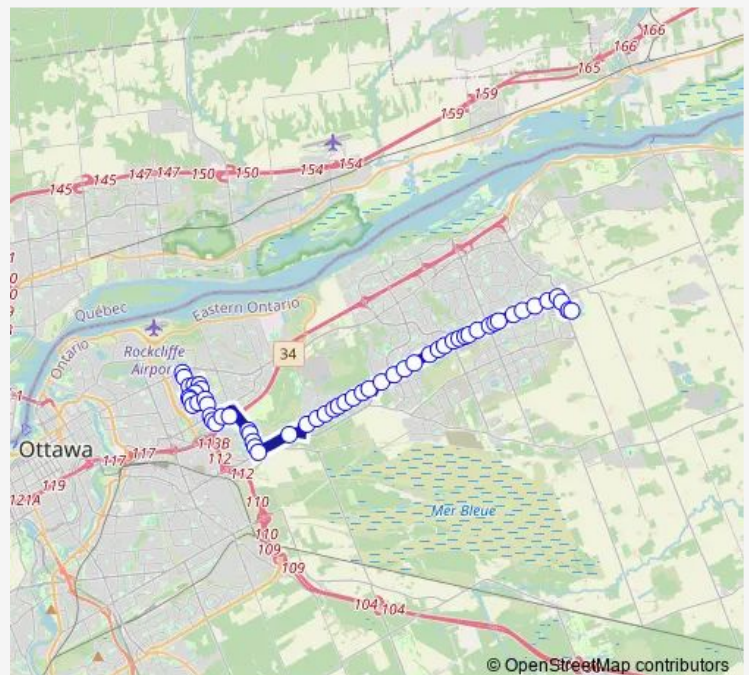

City Park / AD. 1990

City Park / AD. 2280

Blair Station

Route schedule

Carsons / Bermuda — Blair Station

Monday 14:31

Tuesday 14:31

Wednesday 14:31

Thursday 14:31

Friday 14:31

Saturday —

Sunday —

Route info

Direction: Carsons / Bermuda

Stops: 13

Trip Duration: 0 hour 15 min

Direction

AVIATION MUSEUM — Millennium

55 stops

[Open route schedule](#)

AVIATION MUSEUM

Montréal / Montfort Hospital

Montréal / DEN Haag

MONTRÉAL / CARSONS

CARSONS / MONTRÉAL

Carsons / Bermuda

DEN Haag / LA Cité

DEN Haag / Bathgate

Bathgate / DEN Haag

Bathgate / Plumber

BATHGATE / MATHESON

Bathgate / Rainbow