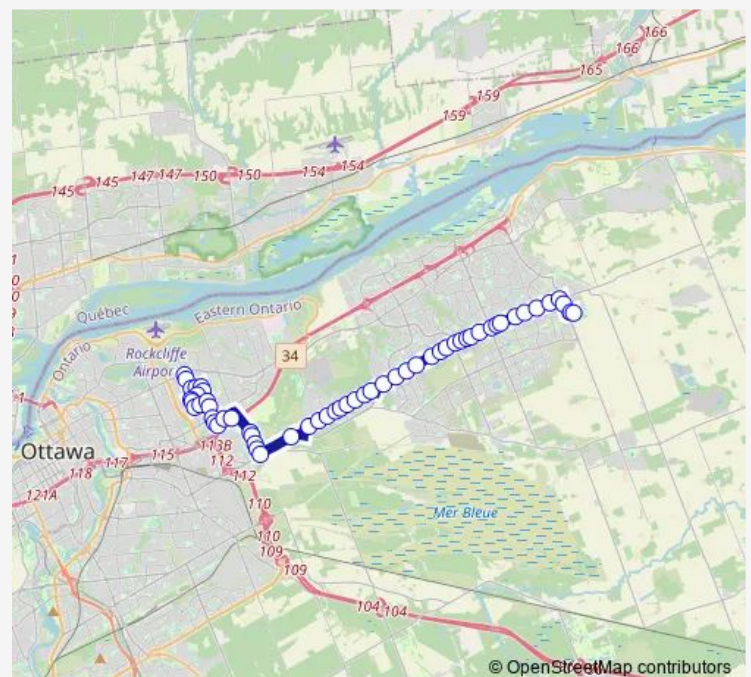

Bus 25 Millennium - La Cité

[Go to website](#)

Direction

Carsons / Bermuda — Blair Station

13 stops

[Open route schedule](#)

Carsons / Bermuda

Carsons / Samuel Genest

City Park / AD. 1990

City Park / AD. 2280

Blair Station

Route schedule

Carsons / Bermuda — Blair Station

Monday 14:31

Tuesday 14:31

Wednesday 14:31

Thursday 14:31

Friday 14:31

Saturday —

Sunday —

Route info

Direction: Carsons / Bermuda

Stops: 13

Trip Duration: 0 hour 15 min

25 — Millennium - La Cité

Direction

Carsons / Montréal — Millennium

56 stops

[Open route schedule](#)

Carsons / Montréal

Carsons / Bermuda

DEN Haag / LA Cité