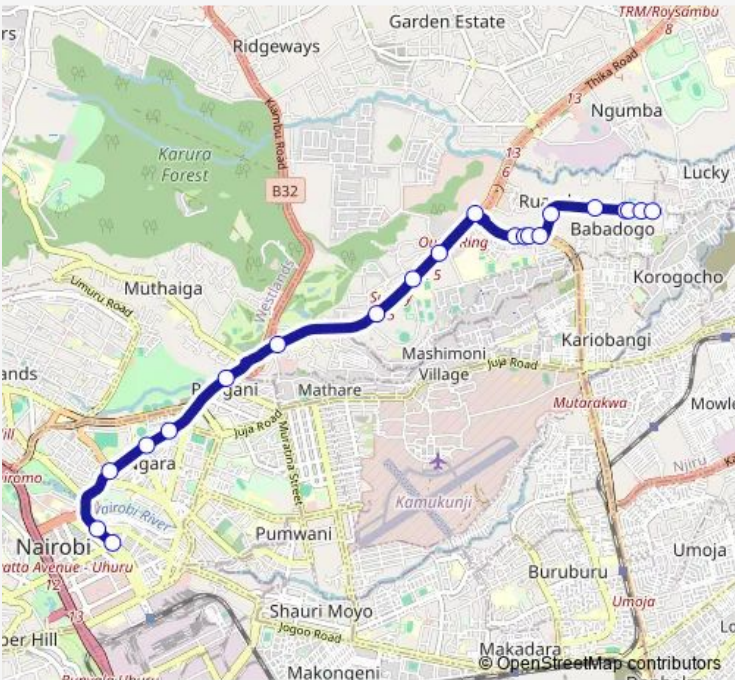

Bus 25 Odeon-Pangani-Alssops-Baba Dogo

[Go to website](#)

**Direction**  
 Odeon — Baba Dogo Terminal  
 21 stops  
[Open route schedule](#)

- Odeon
- Koja
- Ngara
- KIE/Pioneer/Desai
- Kie
- Pangani/Muthaiga Footbridge
- Muthaiga
- NYS/Utalii
- KCA/Survey
- Drive In
- Allsops
- Lex
- Naivas
- Dawa Pharmaceutical
- Corner
- Kawaa
- Riverside
- Police Post
- Baba Dogo Catholic Church
- Mwisho
- Baba Dogo Terminal

Route schedule  
 Odeon — Baba Dogo Terminal

Monday	06:00
Tuesday	06:00
Wednesday	06:00
Thursday	06:00
Friday	06:00
Saturday	06:00
Sunday	06:00

Route info  
 Direction: Odeon  
 Stops: 21  
 Trip Duration: 0 hour 27 min

## Direction

Baba Dogo Terminal — Odeon

22 stops

[Open route schedule](#)

Baba Dogo Terminal

Chandaria

Ruaraka Police Post/Baba Dogo Catho

Riverside

## Route info

Direction: Baba Dogo Terminal

Stops: 22

Trip Duration: 0 hour 29 min

25 Bus time schedules and route maps are available in an offline PDF at [busmaps.com](https://busmaps.com). Use the [busmaps.com](https://busmaps.com) website to see live bus times, train schedule or subway schedule, and step-by-step directions for all public transit in Nairobi