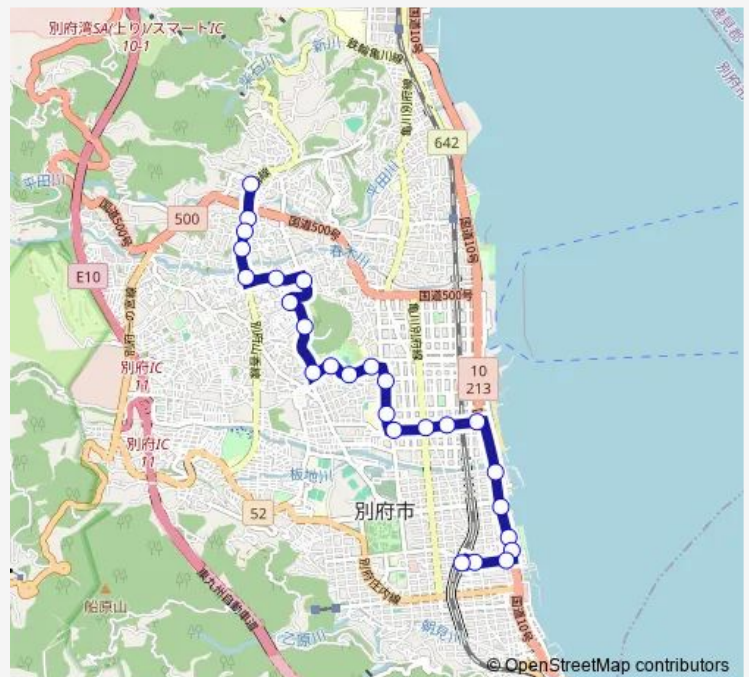

### Route schedule

鉄輪 — 別府駅

Monday 11:29-12:55

Tuesday 11:29-12:55

Wednesday 11:29-12:55

Thursday 11:29-12:55

Friday 11:29-12:55

Saturday —

### Route info

Direction: 鉄輪

Stops: 26

Trip Duration: 0 hour 27 min

■ 25 — 鶴見病院經由鉄輪線

別府タワー前

別府北浜

別府北浜