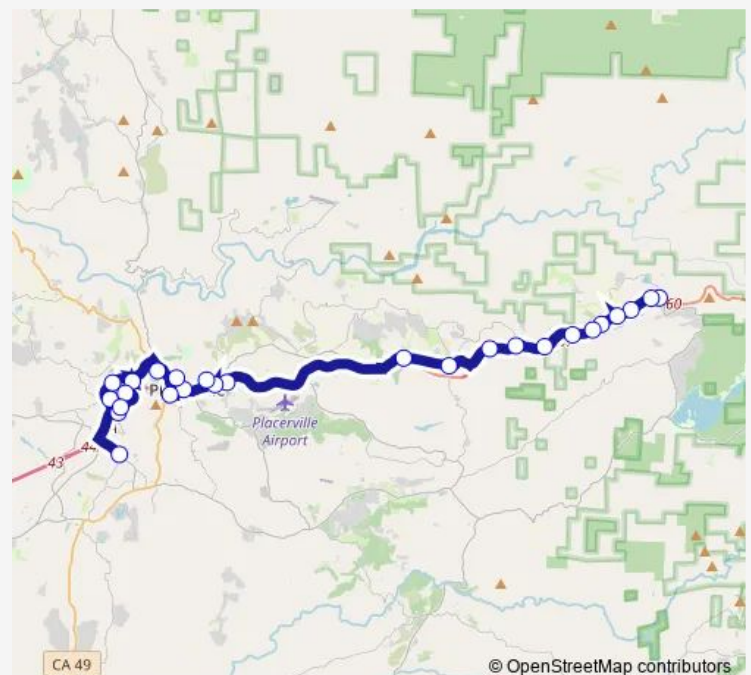

Friday

—

Saturday

09:00-16:00

Sunday

—

Route info

Direction: Safeway Plaza (Pony Express Trail)

Stops: 26

Trip Duration: 0 hour 55 min

■ 25 — Saturday Express

BusMaps

Raley's (Armory Dr)

Forni Rd. at Lo Hi Way

Placerville Library

Big Lots (Fair Ln.)

Missouri Flat Transfer Center

Direction

Missouri Flat Transfer Center — Safeway Plaza (Pony Express Trail)

26 stops

[Open route schedule](#)

Missouri Flat Transfer Center

Forni Rd. at Lo Hi Way

Placerville Library

Friday

—

Saturday

09:00-16:00

Sunday

—

Route info

Direction: Missouri Flat Transfer Center