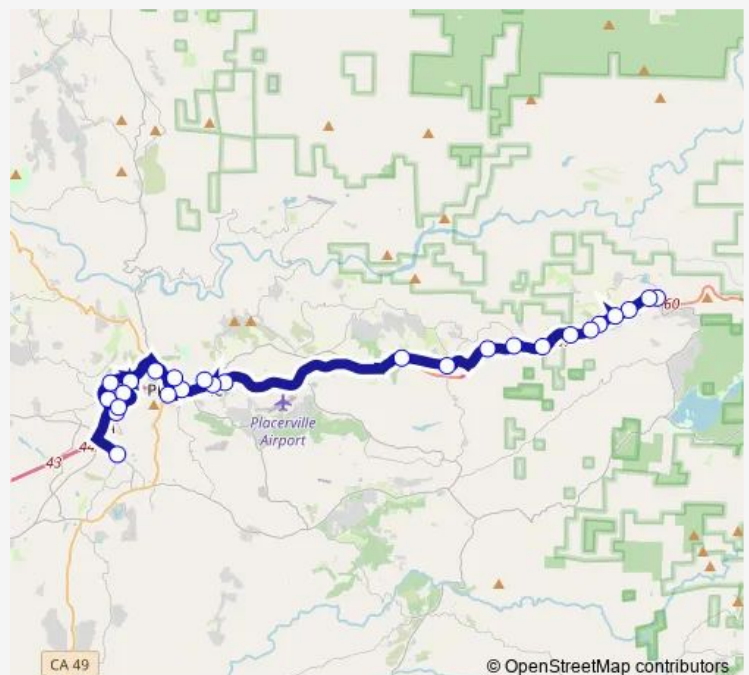

Pony Express Trail at Mace Rd.

Pony Express Trail at Crystal Springs (West)

Carson Rd. and Larsen Dr.

Carson Rd. at Hwy. 50 (West)

Broadway at Schnell School Rd.

Broadway at Carson Rd.

Placerville Station Transfer Center

Old Placerville City Hall

Main St. at Spring St.

Tunnel St. Apartments

Coloma Court (El Dorado High School)

Placerville Dr. at Cold Springs Rd.

Placerville Cinema

Route schedule

Safeway Plaza (Pony Express Trail) — Missouri Flat Transfer Center

Monday	—
Tuesday	—
Wednesday	—
Thursday	—
Friday	—
Saturday	09:00-16:00
Sunday	—

Route info

Direction: Safeway Plaza (Pony Express Trail)

Stops: 26

Trip Duration: 0 hour 55 min

■ 25 — Saturday Express

Raley's (Armory Dr)

Forni Rd. at Lo Hi Way

Placerville Library

Big Lots (Fair Ln.)

Missouri Flat Transfer Center

Direction

Missouri Flat Transfer Center — Safeway Plaza (Pony Express Trail)

26 stops

[Open route schedule](#)