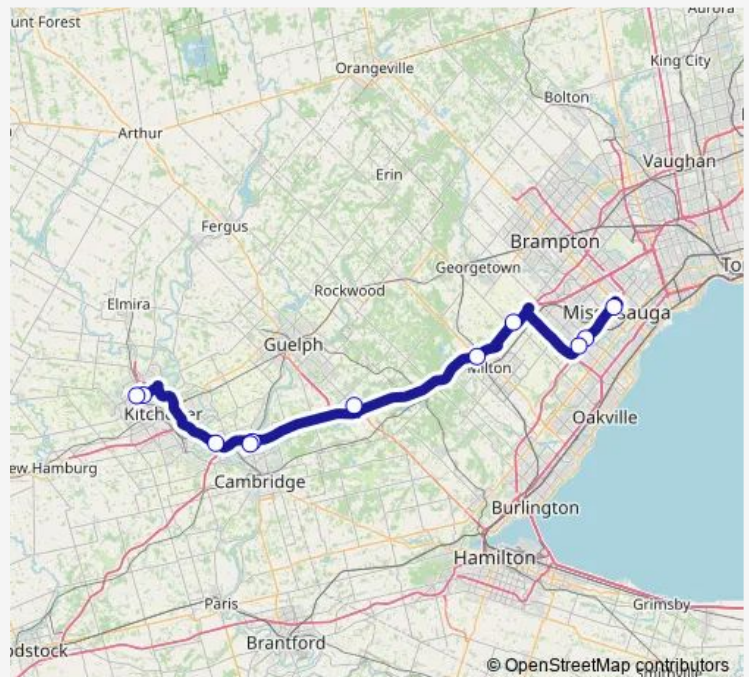

Sportsworld Dr. @ Hwy. 8 Park & Ride

Wilfrid Laurier University

University of Waterloo Terminal

Route schedule

Square One — University of Waterloo Terminal

Monday 09:10-20:20

Tuesday —

Wednesday 09:10-20:20

Thursday —

Friday —

Saturday 09:10-20:20

Sunday 09:10-20:20

Route info

Direction: Square One

Stops: 11

Trip Duration: 1 hour 55 min

25 — Waterloo / Mississauga

Direction

University of Waterloo Terminal — Square One

11 stops

[Open route schedule](#)

University of Waterloo Terminal

Wilfrid Laurier University

Sportsworld Dr. @ Hwy. 8 Park & Ride

Friday —

Saturday 08:55-19:55

Sunday 08:55-19:55

Route info

Direction: University of Waterloo Terminal

Stops: 11

Trip Duration: 1 hour 50 min

Direction