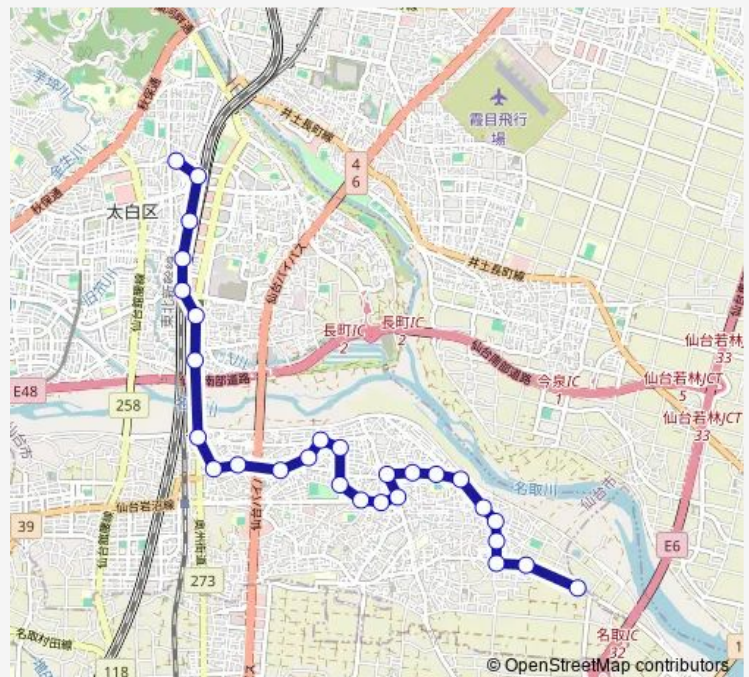

Route schedule

四郎丸 — 長町四丁目長町営業所前

Monday	09:15-19:10
Tuesday	09:15-19:10
Wednesday	09:15-19:10
Thursday	09:15-19:10
Friday	09:15-19:10
Saturday	08:35-16:35
Sunday	08:35-16:35

Route info

Direction: 四郎丸

Stops: 28

Trip Duration: 0 hour 37 min

■ 25 — 四郎丸→(公園)→長町営

BusMaps

東大野田

諏訪町

太子堂駅前

長町六丁目

南警察署前

Route info

Direction: 長町四丁目長町営業所前

Stops: 28

Trip Duration: 0 hour 36 min

浜堀

昭和北

四郎丸

25 Bus time schedules and route maps are available in an offline PDF at busmaps.com. Use the busmaps.com website to see live bus times, train schedule or subway schedule, and step-by-step directions for all public transit in Natori-shi