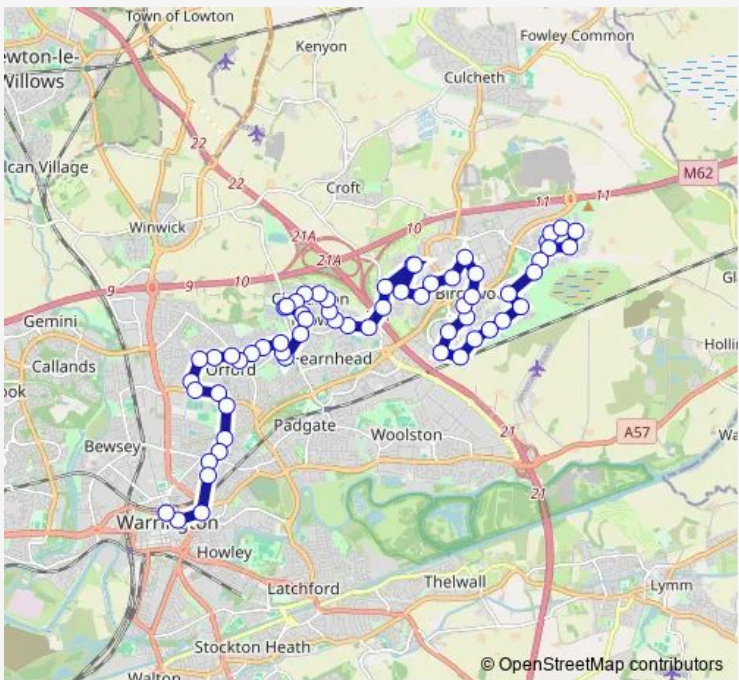

Bus 25 Warrington - Gorse Covert via Orford, Locking Stumps, Birchwood

[Go to website](#)

Direction
 Bus Interchange — The Poacher
 65 stops
[Open route schedule](#)

- Bus Interchange
- Legh Street
- White Hart
- Rylands Street
- Academy Way
- Cockhedge Lane
- The Albion
- Battersby Lane
- Beaumont Schools
- Norris Street
- Withers Avenue
- Orford Green
- St Margaret's School
- Tetleys Club
- Cossack Avenue
- Sandy Lane
- Kirkstone Avenue
- Statham Avenue
- Poplars Avenue
- Meteor Crescent
- The Greenwood Pub

Route schedule
 Bus Interchange — The Poacher

Monday	10:50-14:50
Tuesday	10:50-14:50
Wednesday	10:50-14:50
Thursday	10:50-14:50
Friday	10:50-14:50
Saturday	08:50-14:50
Sunday	—

Route info
 Direction: Bus Interchange
 Stops: 65
 Trip Duration: 0 hour 53 min

25 — Warrington - Gorse Covert via Orford, Locking Stumps, Birchwood BusMaps

Merrick Close

Orange Grove

Brantfield Court

Welsby Close

Perth Close

Montrose Close

Shetland Close

Friday 05:20-23:13

Saturday 07:46-23:13

Sunday 09:45-17:45

Route info

Direction: Spar Shop

Stops: 62

Trip Duration: 0 hour 52 min

Copperfield Close