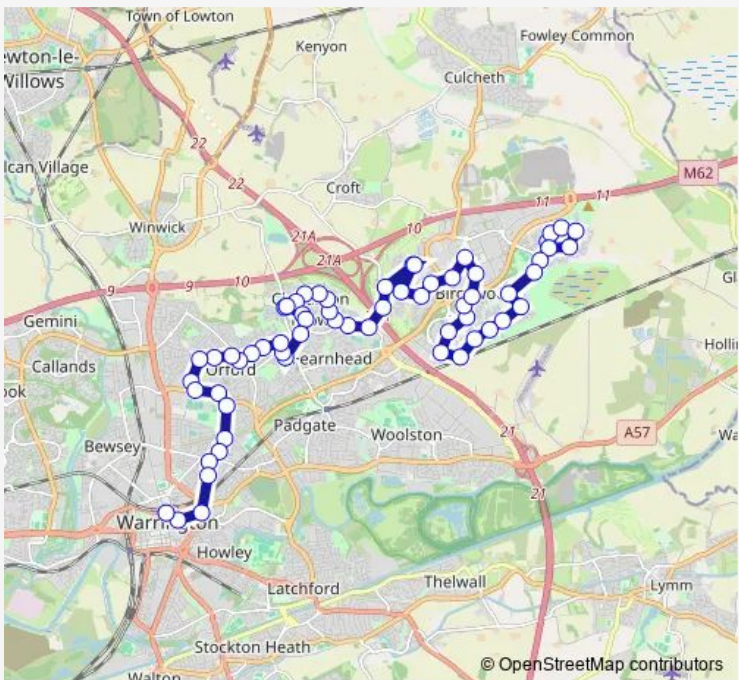

## Bus 25 Warrington - Gorse Covert via Orford, Locking Stumps, Birchwood

[Go to website](#)

**Direction**  
 Bus Interchange — The Poacher  
 65 stops  
[Open route schedule](#)

- Bus Interchange
- Legh Street
- White Hart
- Rylands Street
- Academy Way
- Cockhedge Lane
- The Albion
- Battersby Lane
- Beaumont Schools
- Norris Street
- Withers Avenue
- Orford Green
- St Margaret's School
- Tetleys Club
- Cossack Avenue
- Sandy Lane
- Kirkstone Avenue
- Statham Avenue
- Poplars Avenue
- Meteor Crescent
- The Greenwood Pub

Route schedule  
 Bus Interchange — The Poacher

Monday	10:50-14:50
Tuesday	10:50-14:50
Wednesday	10:50-14:50
Thursday	10:50-14:50
Friday	10:50-14:50
Saturday	08:50-14:50
Sunday	—

Route info  
 Direction: Bus Interchange  
 Stops: 65  
 Trip Duration: 0 hour 53 min

25 — Warrington - Gorse Covert via Orford, Locking Stumps, Birchwood **BusMaps**

Merrick Close

Orange Grove

Brantfield Court

Welsby Close

Perth Close

Montrose Close

Shetland Close