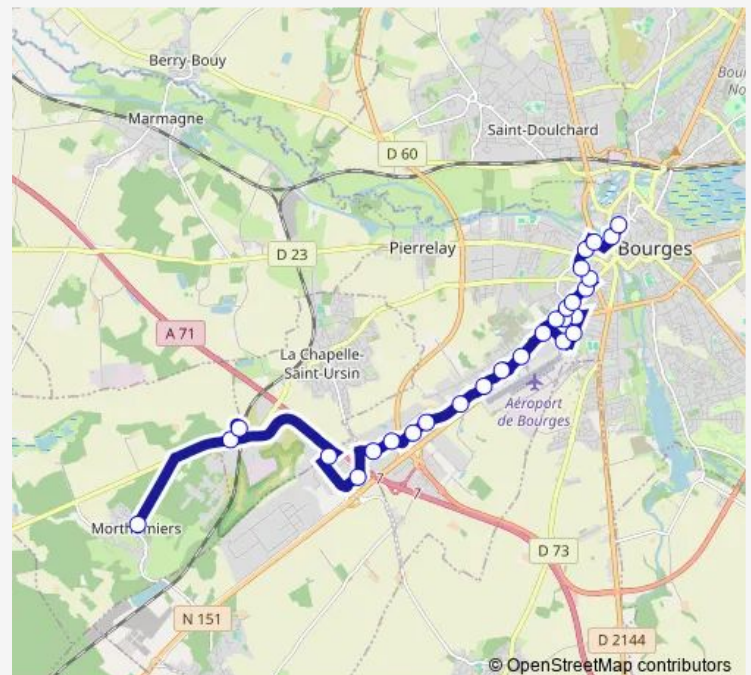

### Route schedule

Morthomiers Mairie — Nation

Monday 06:48-19:27

Tuesday 06:48-19:27

Wednesday 06:48-19:27

Thursday 06:48-19:27

Friday 06:48-19:27

Saturday 06:48-19:27

### Route info

Direction: Morthomiers Mairie

Stops: 28

Trip Duration: 0 hour 33 min

25 — Nation - Morthomiers

Saint-Henri Antre Peaux

Louis Segret

Ladoumègue