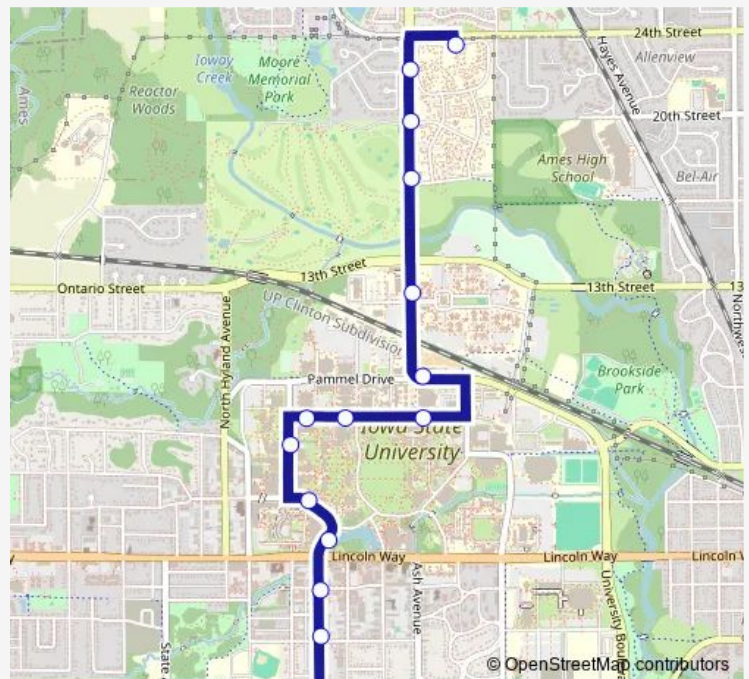

Stange Road at Frederiksen Northbound

100 University Village West

Stange Road at Blankenburg Drive Northbound

Stange Road at Greensboro Drive Northbound

Edenburn Drive at 40 Schilletter

Route schedule

Towers Welch Turnaround — Edenburn Drive at 40 Schilletter

Monday 07:05-00:08⁺¹

Tuesday 07:05-00:08⁺¹

Wednesday 07:05-00:08⁺¹

Thursday 07:05-00:08⁺¹

Friday 07:05-21:43

Saturday —

Sunday —

Route info

Direction: Towers Welch Turnaround

Stops: 15

Trip Duration: 0 hour 17 min

25 — Gold South

Direction

Edenburn Drive at 40 Schilletter — Towers Welch Turn-around

18 stops

[Open route schedule](#)

Welch Avenue at Chamberlain Street Southbound

Welch Avenue at Knapp Street Southbound

Towers Welch Turnaround

Route schedule

Edenburn Drive at 40 Schilletter — Towers Welch Turn-around

Monday 07:00-23:48

Tuesday 07:00-23:48