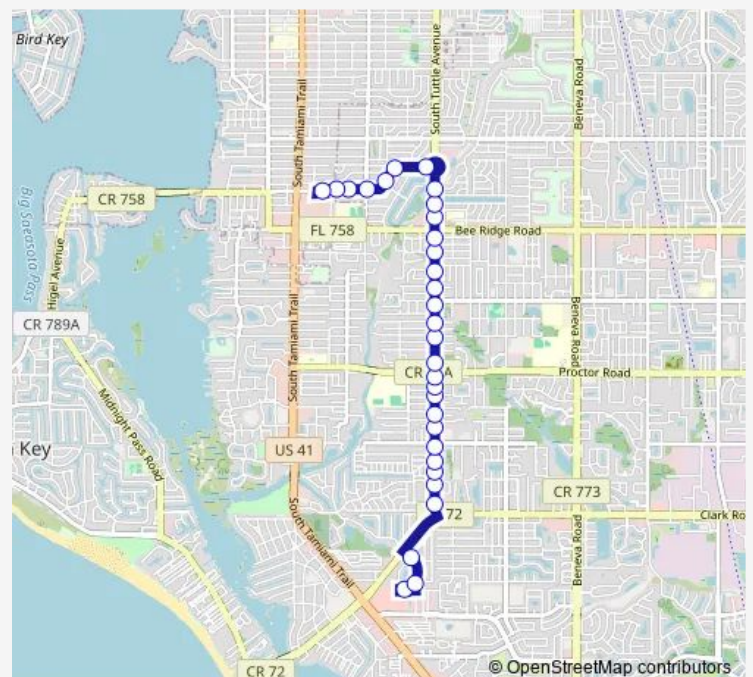

### Direction

Mall DR @ Gateway Ave — Southgate Mall Street Side

31 stops

[Open route schedule](#)

Mall DR @ Gateway Ave

Gateway AVE @ Terry Ln

Gateway AVE @ Terry LN Ns

Swift RD @ Clark Rd

Swift RD @ Sterling Ln

### Route schedule

Mall DR @ Gateway Ave — Southgate Mall Street Side

Monday 05:15-19:20

Tuesday 05:15-19:20

Wednesday 05:15-19:20

Thursday 05:15-19:20

Friday 05:15-19:20

Saturday 05:15-19:20

### Route info

Direction: Mall DR @ Gateway Ave

Stops: 31

Trip Duration: 0 hour 14 min

25 — Southgate/Swift/Gulf Gate

S Tuttle AVE @ BEE Ridge Rd

S Tuttle AVE @ Homasassa Rd

S Tuttle AVE @ Tanglewood Dr