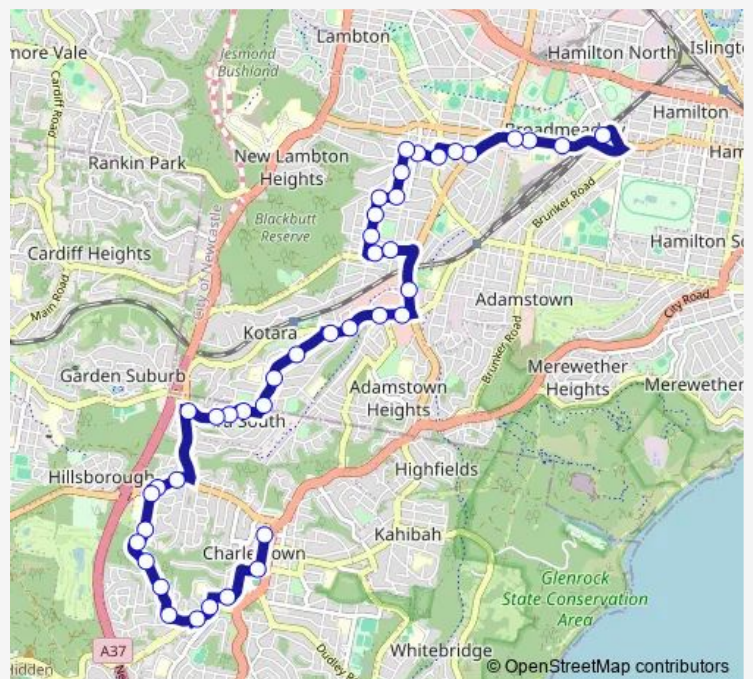

Westfield Kotara, Park Av

Park Av At Lexington Pde

Park Av At Grayson Av

Park Av Before Joslin St

Route schedule

Broadmeadow Station, Graham Rd — Charlestown Square, Pearson St, Stand A

Monday	05:50-22:05
Tuesday	05:50-22:05
Wednesday	05:50-22:05
Thursday	05:50-22:05
Friday	05:50-22:05
Saturday	07:50-21:05
Sunday	07:50-19:05

Route info

Direction: Broadmeadow Station, Graham Rd

Stops: 41

Trip Duration: 0 hour 31 min

25 — Broadmeadow to Charlestown via Kotara

Joslin St Shops, Joslin St

Joslin St At Bryson Av

Joslin St Opp Bellett St

Inglis St Before Lugar St

Stuart St Opp Elvidge Cres

Stuart St After Elvidge Cres

Stuart St At Charlestown Rd

Hillsborough Rd Opp Fairview Av

Hillsborough Rd Before Waratah Av

Waratah Av After Hillsborough Rd