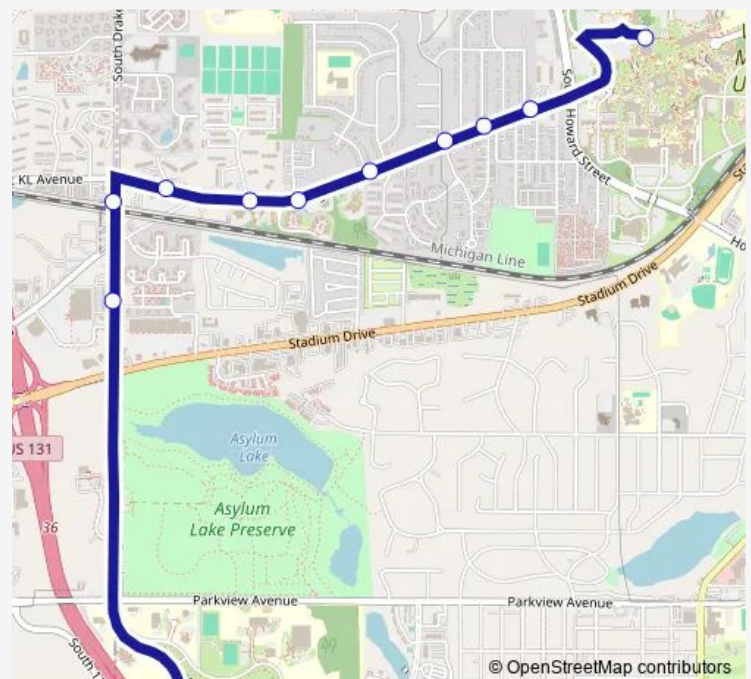

Campus Drive & College Circle

Route schedule

Business Ct. at Wilber — Campus Drive & College Circle

Monday 06:45-21:25

Tuesday 06:45-21:25

Wednesday 06:45-21:25

Thursday 06:45-21:25

Friday 06:45-21:25

Saturday —

Sunday —

Route info

Direction: Business Ct. at Wilber

Stops: 11

Trip Duration: 0 hour 15 min

25 — Parkview Campus

Direction

Campus Drive & College Circle — Business Ct. at Wilber

11 stops

[Open route schedule](#)

Campus Drive & College Circle

Drake at Cedar Trails

Drake at Old W.Michigan

KL Avenue

W. Michigan at Emma Jean

Monday 07:05-21:45

Tuesday 07:05-21:45

Wednesday 07:05-21:45

Thursday 07:05-21:45

Friday 07:05-21:45

Saturday —

Sunday —

Route info