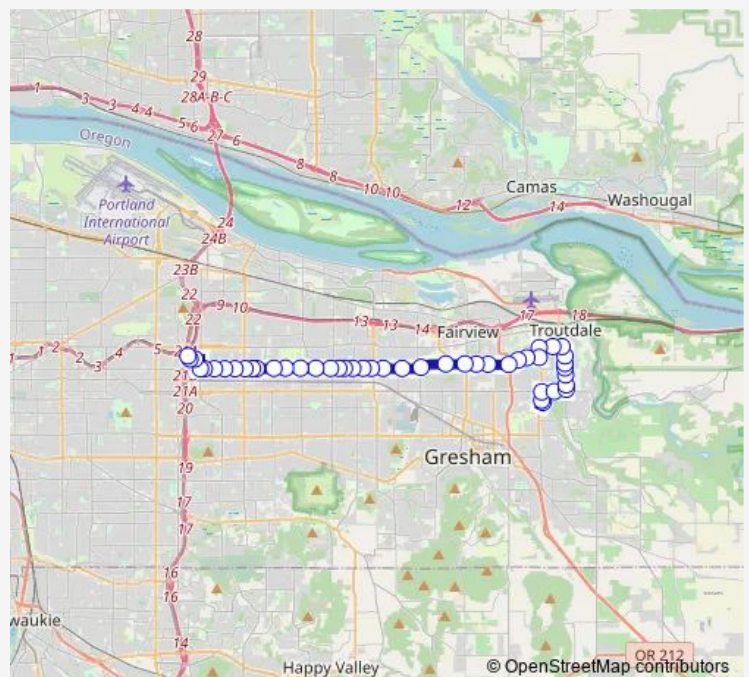

NE Glisan & Wood Village Blvd

NE Glisan & 223rd

NE Glisan & Fairview Pkwy

Route schedule

Mt Hood Community College Main Stop — Gateway TC
(drop off only stop)

Monday 04:53-22:25

Tuesday 04:53-22:25

Wednesday 04:53-22:25

Thursday 04:53-22:25

Friday 04:53-22:25

Saturday 04:53-21:25

Sunday 04:53-21:25

Route info

Direction: Mt Hood Community College Main Stop

Stops: 45

Trip Duration: 0 hour 34 min

25 — Glisan/Troutdale Rd

NE Glisan & 202nd

NE Glisan & 194th

NE Glisan & 185th Pl

NE Glisan & 181st

NE Glisan & 176th

NE Glisan & 172nd

NE Glisan & 167th Pl

Tuesday 06:00-21:33

Wednesday 06:00-21:33

Thursday 06:00-21:33

Friday 06:00-21:33

Saturday 05:58-20:30

Sunday 05:58-20:30

Route info

Direction: Gateway TC (drop off only stop)