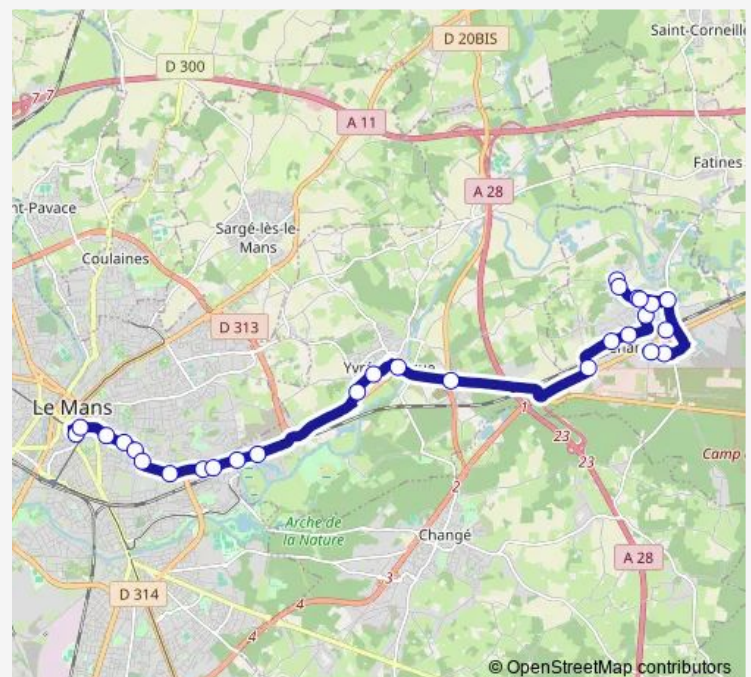

### Route schedule

République — Champagné

Monday 05:23-19:40

Tuesday 05:23-19:40

Wednesday 05:23-19:40

Thursday 05:23-19:40

Friday 05:23-19:40

Saturday 07:15-19:15

### Route info

Direction: République

Stops: 28

Trip Duration: 0 hour 38 min

25 — République - Champagné

BusMaps

Vaudrou

Verdun