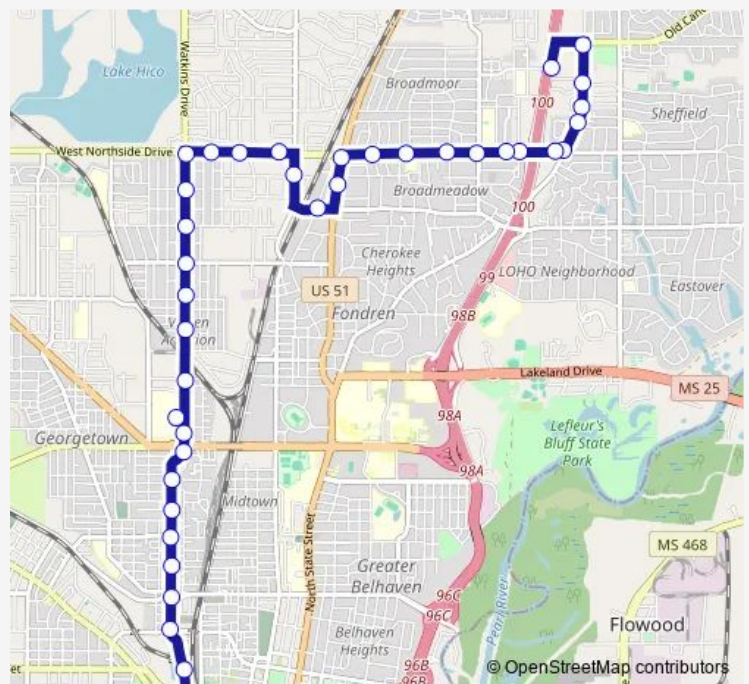

[Go to website](#)

**Direction**  
 North Frontage Road @ Kroger — Union Station  
 38 stops  
[Open route schedule](#)

- North Frontage Road @ Kroger
- Old Canton Road & Canton Mart Road (Ib)
- Old Canton Road & Jacksonian Plaza (Ib)
- Old Canton Road & Lefleurs Square (Ib)
- Old Canton Road & Maywood Circle (Ib)
- Old Canton Road & East Northside Drive (Ib)
- East Northside Drive @ Corner Market (Ib)
- East Northside Drive & Mcwillie Drive (Ib)
- East Northside Drive & North Hill Parkway (Ib)
- East Northside Drive & Manhattan Road (Ib)
- East Northside Drive & Cedarhurst Drive (Ib)
- East Northside Drive & Churchill Drive (Ib)
- East Northside Drive & Manila Drive (Ib)
- North State Street & West Northside Drive (Ib)
- North State Street & Triangle Drive (Ib)
- Meadowbrook Road & Northview Drive (Ib)
- Northbrook Drive & Stillwood Drive (Ib)
- West Northside Drive @ Rio Apartments (Ib)
- West Northside Drive & Azalea Drive (Ib)
- West Northside Drive & Newman Avenue (Ib)
- Bailey Avenue & West Northside Drive (Ib)

**Route schedule**

North Frontage Road @ Kroger — Union Station

Monday	05:11-18:11
Tuesday	05:11-18:11
Wednesday	05:11-18:11
Thursday	05:11-18:11
Friday	05:11-18:11
Saturday	06:11-18:11
Sunday	—

**Route info**

Direction: North Frontage Road @ Kroger  
 Stops: 38  
 Trip Duration: 0 hour 29 min

25 — Bailey

Bailey Avenue & Rockdale Drive (lb)

Bailey Avenue & Eminence Row (lb)

Bailey Avenue & Mayes Street (lb)

Bailey Avenue & West Ridgeway Street (lb)

Bailey Avenue & Neatum Street (lb)

Bailey Avenue & Samuel Bailey Drive (lb)

Bailey Avenue @ Jackson Medical Mall Thad Cochran  
Center

Bailey Avenue @ Save A Lot

Bailey Avenue & Vardaman Street (lb)

Bailey Avenue & Dewitt Avenue (lb)