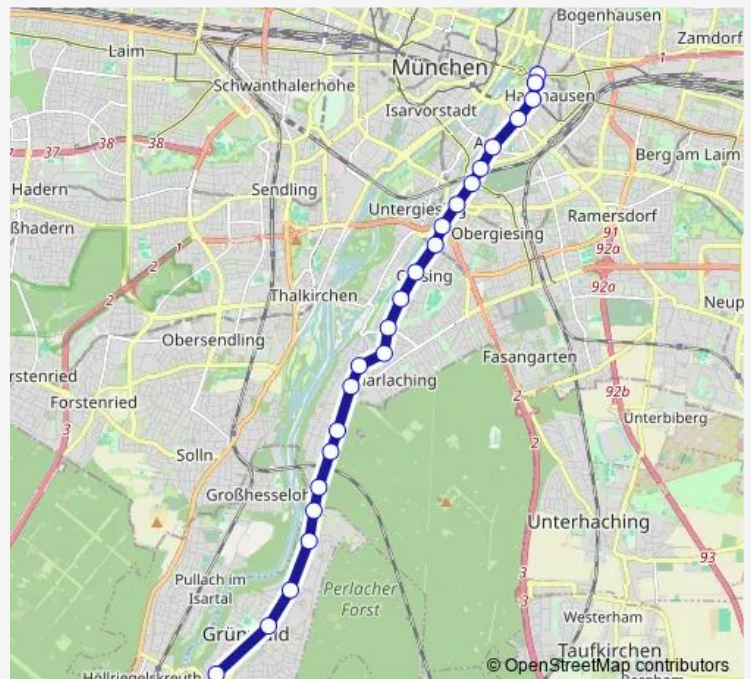

Wednesday 05:15-00:15⁺¹

Thursday 05:15-00:15⁺¹

Friday 05:15-00:15⁺¹

Saturday —

Sunday —

Route info

Direction:

Stops: 0

Trip Duration: — min

Direction

Großhesseloher Brücke — Max-Weber-Platz (Johannispl.)

18 stops

[Open route schedule](#)

Großhesseloher Brücke

Großhesseloher Brücke

Menterschwaige

Route info

Direction: Großhesseloher Brücke

Stops: 18

Trip Duration: 0 hour 23 min

Direction

Max-Weber-Platz (Johannispl.) — Grünwald, Derbolfinger Pl.

25 stops

[Open route schedule](#)

Sunday 08:44-23:42

Route info

Direction: Max-Weber-Platz (Johannispl.)

Stops: 25

Trip Duration: 0 hour 36 min

Direction

undefined — undefined

0 stops