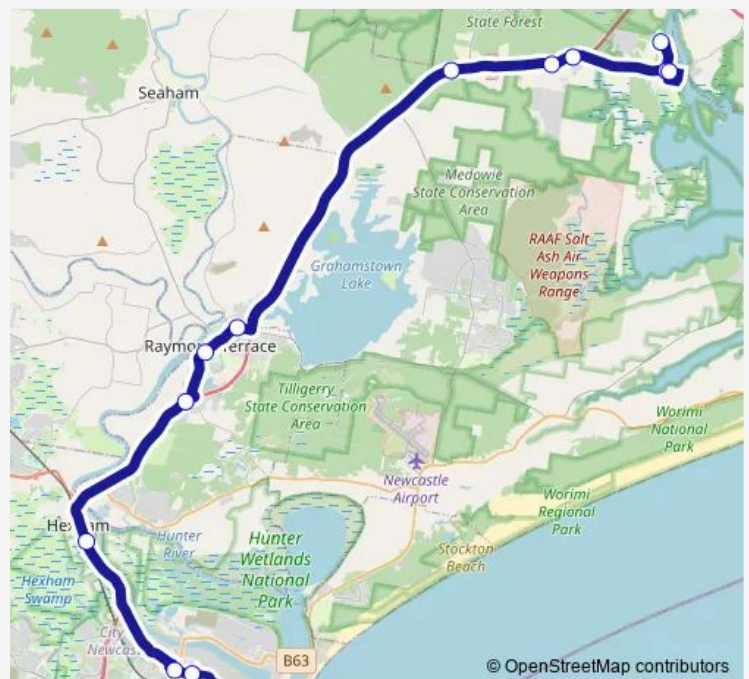

Route schedule

Karuah Oval, Tarean Rd — Callaghan College Waratah Campus, Turton Rd

Monday	07:06
Tuesday	07:06
Wednesday	07:06
Thursday	07:06
Friday	07:06
Saturday	—
Sunday	—

Route info

Direction: Karuah Oval, Tarean Rd

Stops: 15

Trip Duration: 1 hour 32 min

S622 School Bus time schedules and route maps are available in an offline PDF at [busmaps.com](https://busmaps.com). Use the [busmaps.com](https://busmaps.com) website to see live bus times, train schedule or subway schedule, and step-by-step directions for all public transit in Newcastle