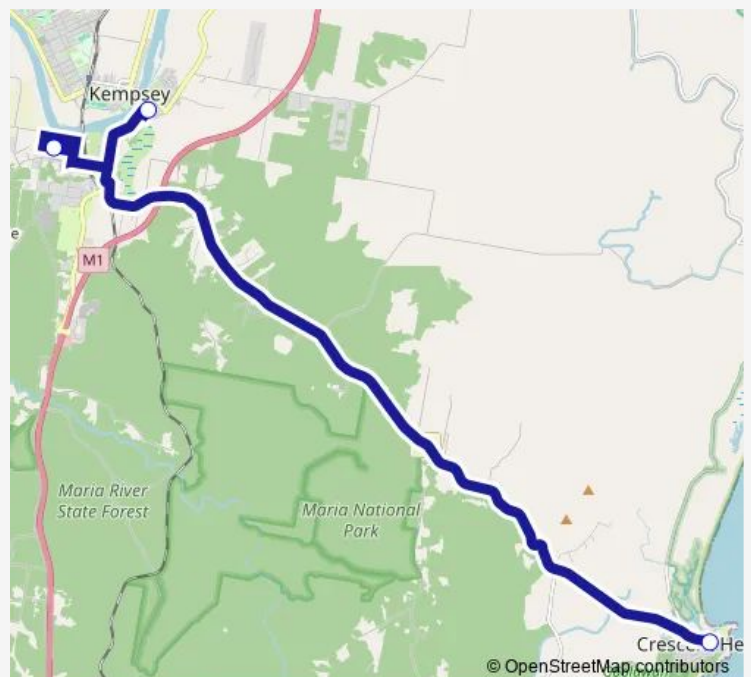

Melville High School, Nicholson St

Scott St Before Rankine St

Route schedule

Kempsey East Public School, Innes St — Scott St Before Rankine St

Monday 15:18

Tuesday 15:18

Wednesday 15:18

Thursday 15:18

Friday 15:18

Saturday —

Sunday —

Route info

Direction: Kempsey East Public School, Innes St

Stops: 3

Trip Duration: 0 hour 32 min

S622 — Kempsey East PS to Crescent Head