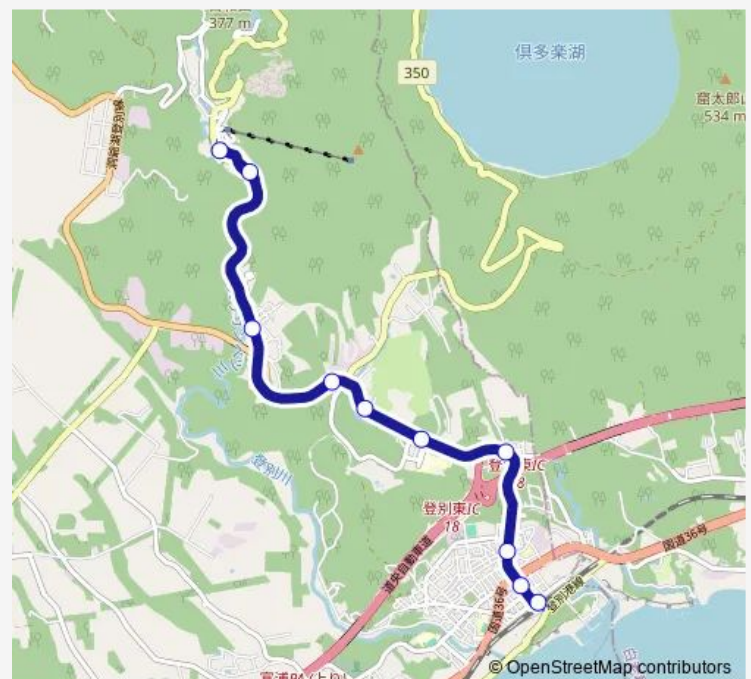

Direction

登別駅前 — 登別温泉

10 stops

[Open route schedule](#)

登別駅前

マリンパーク通り

汐見坂

登別東インター入口

Monday 17:35-19:27

Tuesday 17:35-19:27

Wednesday 17:35-19:27

Thursday 17:35-19:27

Friday 17:35-19:27

Saturday 17:35-19:27

Sunday 17:35-19:27

Route info

Direction: 登別駅前

Stops: 10

Trip Duration: 0 hour 14 min

■ NC 足湯入口~登別温泉~登別駅前

Direction

登別温泉 — 登別駅前

10 stops

[Open route schedule](#)

Route info

Direction: 登別温泉

Stops: 10

Trip Duration: 0 hour 14 min

Bus time schedules and route maps are available in an offline PDF at [busmaps.com](#). Use the [busmaps.com](#) website to see live bus times, train schedule or subway schedule, and step-by-step directions for all public transit in Noboribetsu