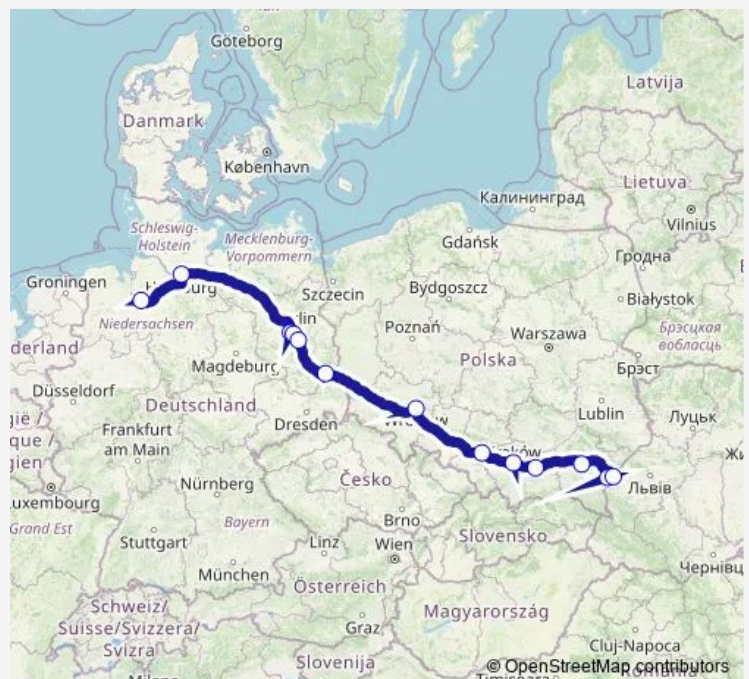

International Coach Service N1360A Medyka - Wroclaw - Berlin - Bremen

[Go to website](#)

Direction

Bremen Hauptbahnhof Fernbusterminal — Medyka, Border Crossing

13 stops

[Open route schedule](#)

Bremen Hauptbahnhof Fernbusterminal

Brzesko, Bus station

Rzeszow, Bus Station

Przemysl, Bus Station

Medyka, Border Crossing

Route schedule

Bremen Hauptbahnhof Fernbusterminal — Medyka, Border Crossing

Monday	21:50
Tuesday	21:50
Wednesday	21:50
Thursday	21:50
Friday	21:50
Saturday	21:50
Sunday	21:50

Route info

Direction: Bremen Hauptbahnhof Fernbusterminal

Stops: 13

Trip Duration: 18 hour 25 min

Direction

Medyka, Border Crossing — Bremen Hauptbahnhof Fernbusterminal

13 stops

[Open route schedule](#)

Tuesday 13:30

Wednesday 13:30

Thursday 13:30

Friday 13:30

Saturday 13:30

Sunday 13:30

Route info

Direction: Medyka, Border Crossing