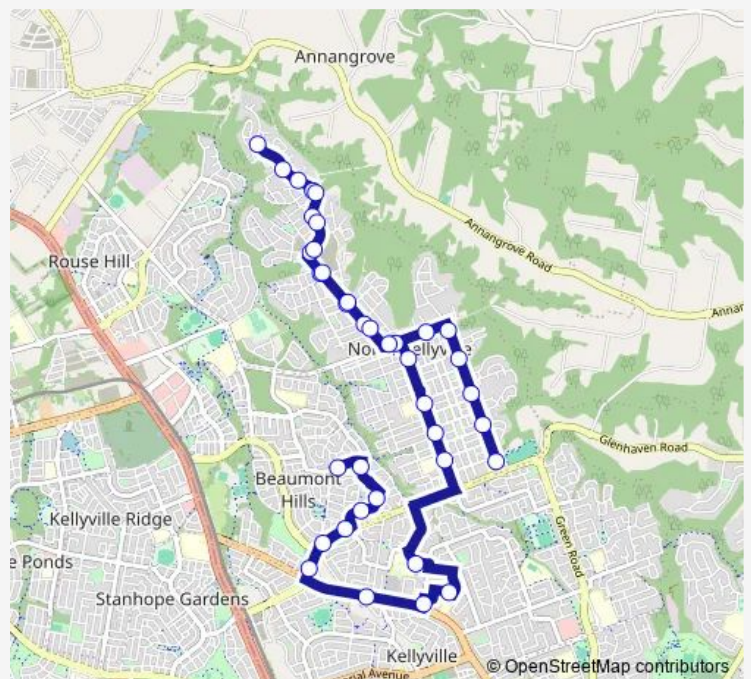

Barry Rd At White Gum Pl

Stringer Rd After Barry Rd

Stringer Rd Opp Timbarra Av

Stringer Rd At Cocoparra Cct

Stringer Rd After Wattleridge Cres

Stringer Rd At Barakee Cres

27 Stringer Rd

Stringer Rd Opp Cocoparra Cct

Stringer Rd After Timbarra Av

Stringer Rd Before Barry Rd

Barry Rd Opp White Gum Pl

Barry Rd At Serpentine Av

Route schedule

Australian International Academy, Foxall Rd — Beaumont Hills Public School, The Parkway

Monday 08:00

Tuesday 08:00

Wednesday 08:00

Thursday 08:00

Friday 08:00

Saturday —

Sunday —

Route info

Direction: Australian International Academy, Foxall Rd

Stops: 38

Trip Duration: 0 hour 50 min

2099 — North Kellyville to Beaumont Hills Ps

Barry Rd After Barool Av

Withers Rd After Barry Rd

Hezlett Rd Opp Armbruster Av