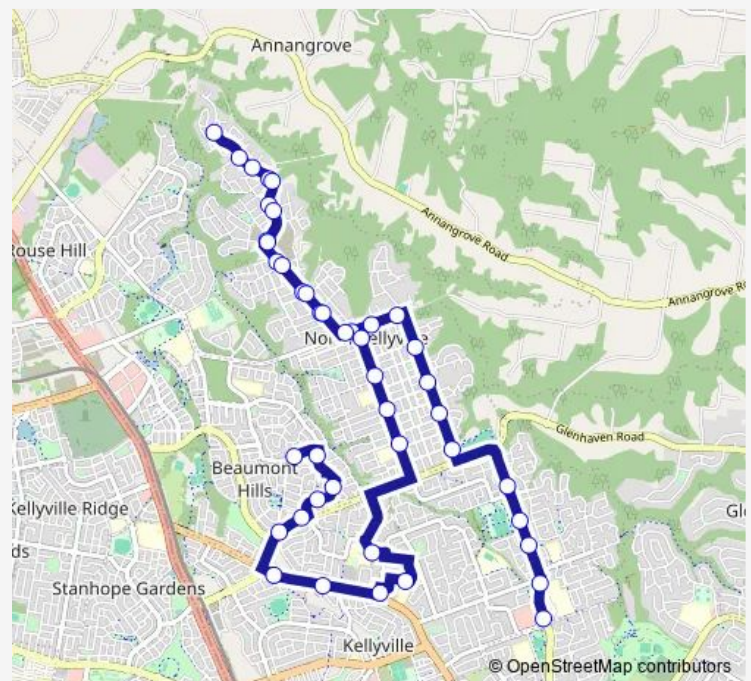

Withers Rd After Foxall Rd

Withers Rd Before Hezlett Rd

Withers Rd After Hezlett Rd

Barry Rd At Yengo St

Barry Rd After Dorrigo Rd

Barry Rd At White Gum Pl

Stringer Rd After Barry Rd

Stringer Rd Opp Timbarra Av

Stringer Rd At Cocoparra Cct

Stringer Rd After Wattleridge Cres

Celia Rd After Ross Pl

Route schedule

Green Rd After Wrights Rd — Beaumont Hills Public School, The Parkway

Monday	08:06
Tuesday	08:06
Wednesday	08:06
Thursday	08:06
Friday	08:06
Saturday	—
Sunday	—

Route info

Direction: Green Rd After Wrights Rd

Stops: 43

Trip Duration: 0 hour 44 min

27 Stringer Rd
Stringer Rd Opp Cocoparra Cct
Stringer Rd After Timbarra Av
Stringer Rd Before Barry Rd
Barry Rd Opp White Gum Pl
Barry Rd At Greenmount St
Barry Rd After Barool Av
Withers Rd After Barry Rd
Hezlett Rd After Withers Rd
Hezlett Rd Before Camrose St
Hezlett Rd Before Edgebaston Rd
Hezlett Rd Opp Hills Adventist College
Our Lady Of The Rosary Primary School, Diana Av
Kellyville Public School, Chalet Rd
Acres Rd At Windsor Rd
Windsor Rd Opp Poole Rd
Windsor Rd Before Samantha Riley Dr
Samantha Riley Dr After Sanctuary Dr
Samantha Riley Dr Before Brampton Dr
Brampton Dr Opp Stafford Way
Brampton Dr Opp Iwan Pl
Brampton Dr After Mayda Pl
Beaumont Hills Public School, The Parkway