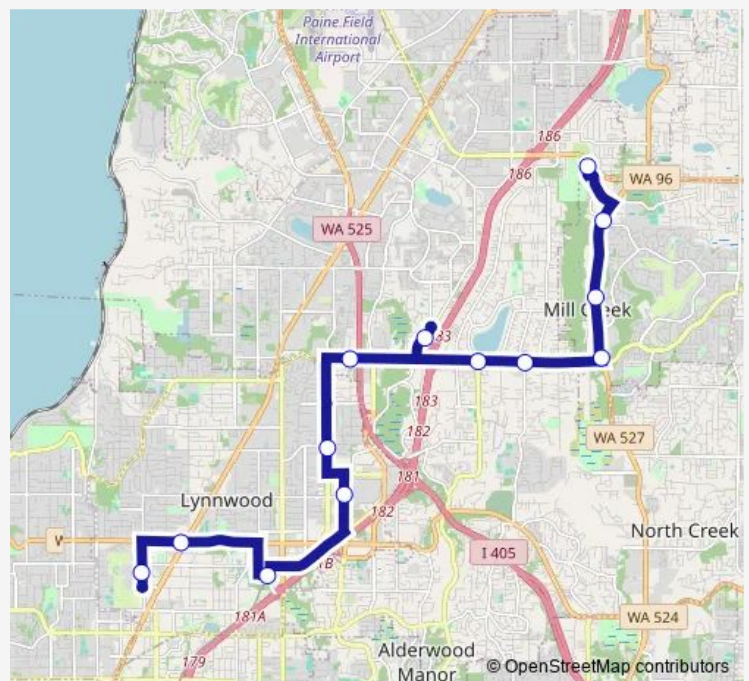

Hwy 99 EB Station

Lynnwood City Center Station Bay D5

188th St SW EB Station

180th Pl SW EB Station

Swamp Creek Park & Ride EB Station

Ash Way Park & Ride Bay 5

Larch Way EB Station

North Rd EB Station

164th St SE NB Station

153rd St SE NB Station

Trillium Blvd NB Station

McCollum Park Park & Ride Bay 4

Route schedule

Edmonds College Transit Center Bay 5 — McCollum Park Park & Ride Bay 4

Monday	04:09-00:14 <sup>+1</sup>
Tuesday	04:09-00:14 <sup>+1</sup>
Wednesday	04:09-00:14 <sup>+1</sup>
Thursday	04:09-00:14 <sup>+1</sup>
Friday	04:09-00:14 <sup>+1</sup>
Saturday	05:53-22:53
Sunday	05:53-22:13

Route info

Direction: Edmonds College Transit Center Bay 5

Stops: 13

Trip Duration: 1 hour 4 min

## Direction

McCollum Park Park & Ride Bay 4 — Edmonds College Transit Center Bay 5

13 stops

[Open route schedule](#)

McCollum Park Park & Ride Bay 4

Trillium Blvd SB Station

153rd St SE SB Station

Mill Creek Blvd WB Station