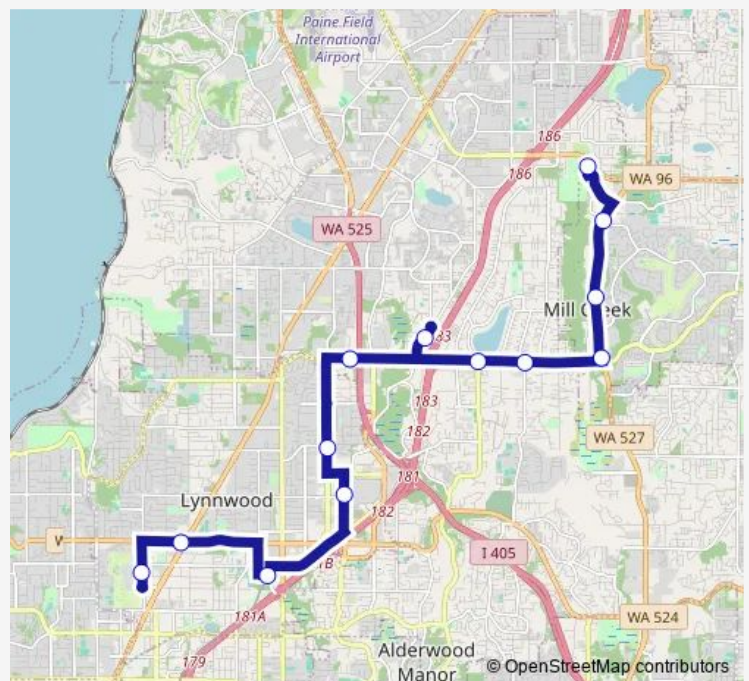

Hwy 99 EB Station

Lynnwood City Center Station Bay D5

188th St SW EB Station

180th Pl SW EB Station

Swamp Creek Park & Ride EB Station

Ash Way Park & Ride Bay 5

Larch Way EB Station

North Rd EB Station

164th St SE NB Station

153rd St SE NB Station

Trillium Blvd NB Station

Mccollum Park Park & Ride Bay 4

Route schedule

Edmonds College Transit Center Bay 5 — Mccollum Park Park & Ride Bay 4

Monday 04:09-00:14⁺¹

Tuesday 04:09-00:14⁺¹

Wednesday 04:09-00:14⁺¹

Thursday 04:09-00:14⁺¹

Friday 04:09-00:14⁺¹

Saturday 05:53-22:53

Sunday 05:53-22:13

Route info

Direction: Edmonds College Transit Center Bay 5

Stops: 13

Trip Duration: 1 hour 4 min

Swift Orange — Edmonds College - Mccollum Park P&R **BusMaps**

Direction

Mccollum Park Park & Ride Bay 4 — Edmonds College Transit Center Bay 5

13 stops

[Open route schedule](#)