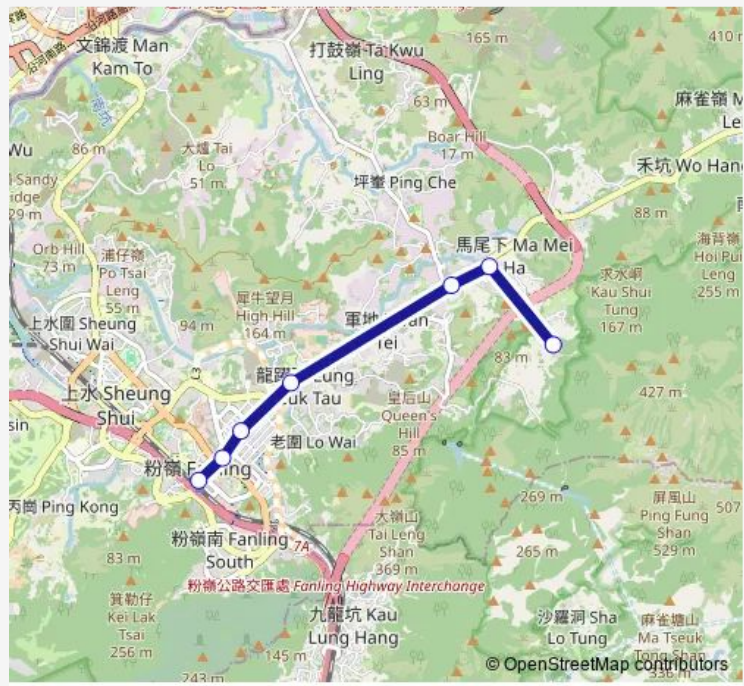

Bus 56B Fanling Station - TAN Chuk Hang

[Go to website](#)

**Direction**  
 TAN CHUK HANG (SZE TAU LENG TSUEN) — FANLING STATION PUBLIC LIGHT BUS (SCHEDULED) SERVICE TERMINUS|PUBLIC LIGHT BUS (SCHEDULED) SERVICE TERMINUS AT FANLING STATION  
 7 stops  
[Open route schedule](#)

- TAN CHUK HANG (SZE TAU LENG TSUEN)
- KAN TAU TSUEN
- SHA TAU KOK ROAD, PING CHE ROAD
- SAN UK TSUEN / KAN LUNG WAI, SHA TAU KOK ROAD
- LUEN WO ROAD, OUTSIDE LUEN WO HUI MARKET
- SHA TAU KOK ROAD, OUTSIDE SHEUNG SHUI DIVISIONAL POLICE STATION
- FANLING STATION PUBLIC LIGHT BUS (SCHEDULED) SERVICE TERMINUS|PUBLIC LIGHT BUS (SCHEDULED) SERVICE TERMINUS AT FANLING STATION

Route info  
 Direction: TAN CHUK HANG (SZE TAU LENG TSUEN)  
 Stops: 7  
 Trip Duration: 0 hour 19 min