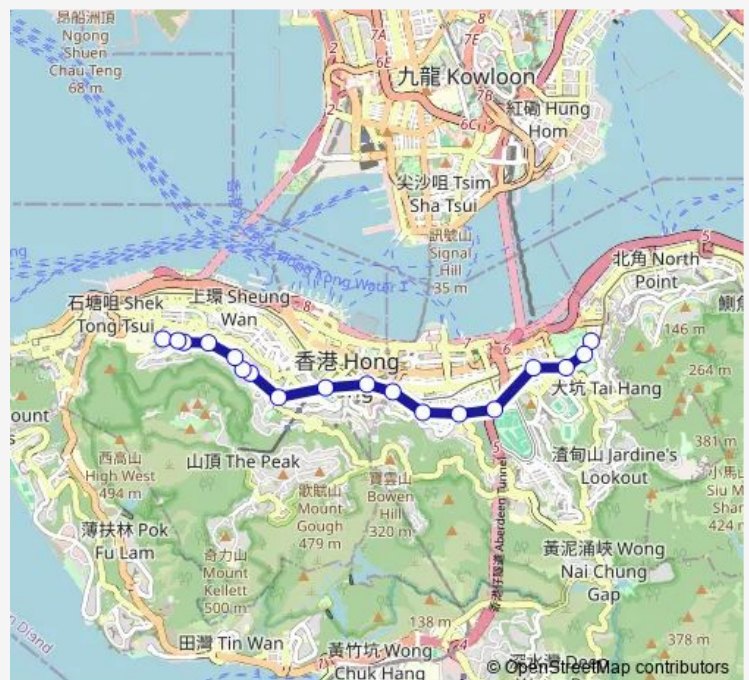

NO.65 ROBINSON ROAD

ROBINSON ROAD, OPPOSITE YING WA GIRLS' SCHOOL

ROBINSON ROAD, OAKLANDS AVENUE|OAKLANDS AVENUE

LYTTELTON ROAD, NEAR BABINGTON PATH

Route schedule

TIN HAU Station Public Transport Interchange|Tin HAU Station Public Transport Interchange |Tin HAU Station BUS Terminus — Robinson Road, Opposite Serene Court

Route info

Direction: TIN HAU Station Public Transport Interchange|Tin HAU Station Public Transport Interchange |Tin HAU Station BUS Terminus

Stops: 18

Trip Duration: 0 hour 22 min

Robinson Road, Opposite Serene Court

LEIGHTON ROAD, OUTSIDE BONAVENTURE HOUSE

Route schedule

Robinson Road, Opposite Serene Court — TIN HAU Station Public Transport Interchange|Tin HAU Station Public Transport Interchange |Tin HAU Station BUS Terminus

Direction: Robinson Road, Opposite Serene Court

Stops: 23

Trip Duration: 0 hour 22 min

Caroline Centre, Pennington Street|Pennington Street
LEE Gardens Two|Pennington Street Outside LEE Gar-
dens Two|Pennington Street Outside LEE Gardens
Two|Pennington Street, LEE Gardens Two