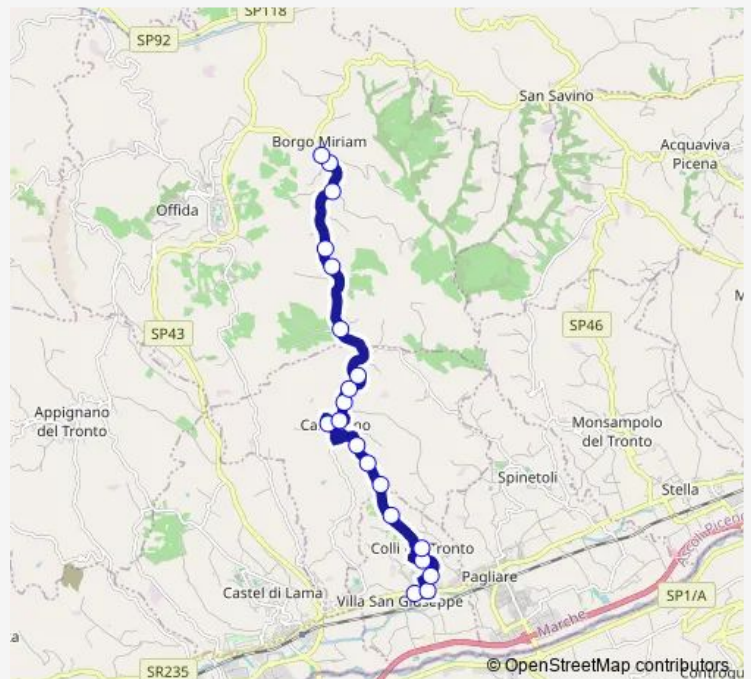

### Route schedule

Villa S.Giuseppe Chiesa — Borgo Miriam - Piazza Cervi

Monday 14:50

Tuesday 14:50

Wednesday 14:50

Thursday 14:50

Friday 14:50

Saturday 14:50

### Route info

Direction: Villa S.Giuseppe Chiesa

Stops: 20

Trip Duration: 0 hour 20 min

■ Bivio Colli-Colli DEL Tronto-Castorano-Borgo Miriam

Bus time schedules and route maps are available in an offline PDF at [busmaps.com](https://busmaps.com). Use the [busmaps.com](https://busmaps.com) website to see live bus times, train schedule or subway schedule, and step-by-step directions for all public transit in Castorano