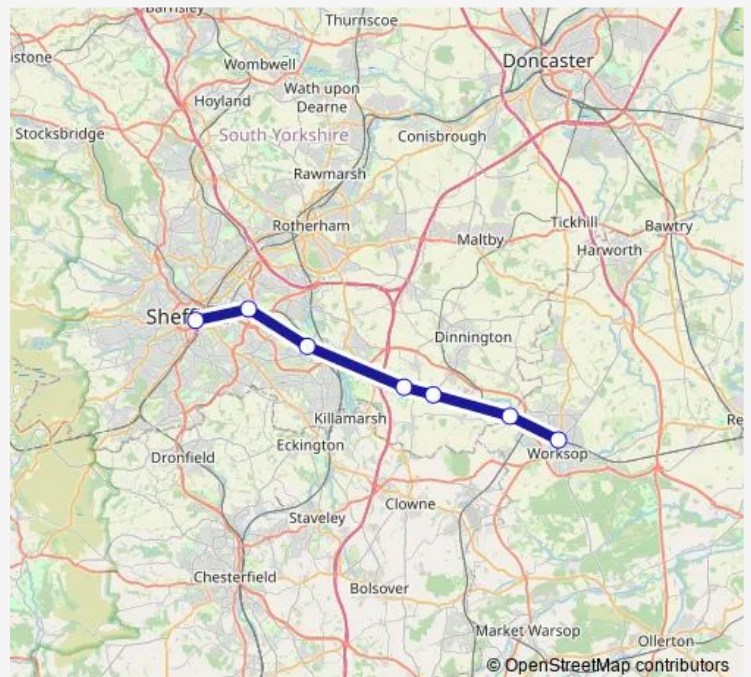

## Rail Nt:Wrk->Shf NT train service from WRK to Shf

[Go to website](#)

### Direction

Worksop — Sheffield

7 stops

[Open route schedule](#)

Worksop

Shireoaks

Kiveton Park

Kiveton Bridge

### Route schedule

Worksop — Sheffield

Monday 23:21

Tuesday 23:21

Wednesday 23:21

Thursday 23:21

Friday 23:21

Saturday 23:21

### Route info

Direction: Worksop

Stops: 7

Trip Duration: 0 hour 37 min

 Nt:Wrk->Shf — NT train service from WRK to Shf

Nt:Wrk->Shf Rail time schedules and route maps are available in an offline PDF at [busmaps.com](https://busmaps.com). Use the [busmaps.com](https://busmaps.com) website to see live bus times, train schedule or subway schedule, and step-by-step directions for all public transit in Sheffield