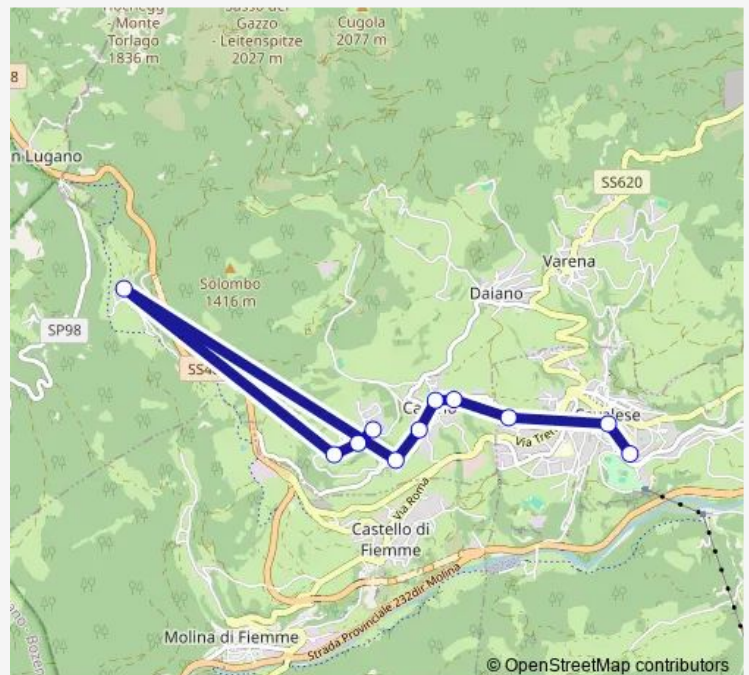

Saturday 10:15

Sunday —

Route info

Direction: Cavalese. Autostazione

Stops: 11

Trip Duration: 0 hour 26 min

■ B111 — Cavalese - Carano - Villaggio Verona

Direction

V.Veronza. Htl Verona — Cavalese. Autostazione

11 stops

[Open route schedule](#)

V.Veronza. Htl Verona

Villaggio Verona Via Pale

Villaggio Verona Bv.Pizzeria

Cela-Aguai-Paese

Carano. Garnì Belvedere

Thursday 14:10-17:00

Friday 14:10-17:00

Saturday 17:00

Sunday —

Route info

Direction: Cavalese. Autostazione

Stops: 21

Trip Duration: 0 hour 31 min

Tuesday 13:40

Wednesday 13:40

Thursday 13:40

Friday 13:40

Saturday —

Sunday —

Route info

Direction: Cavalese. Autostazione