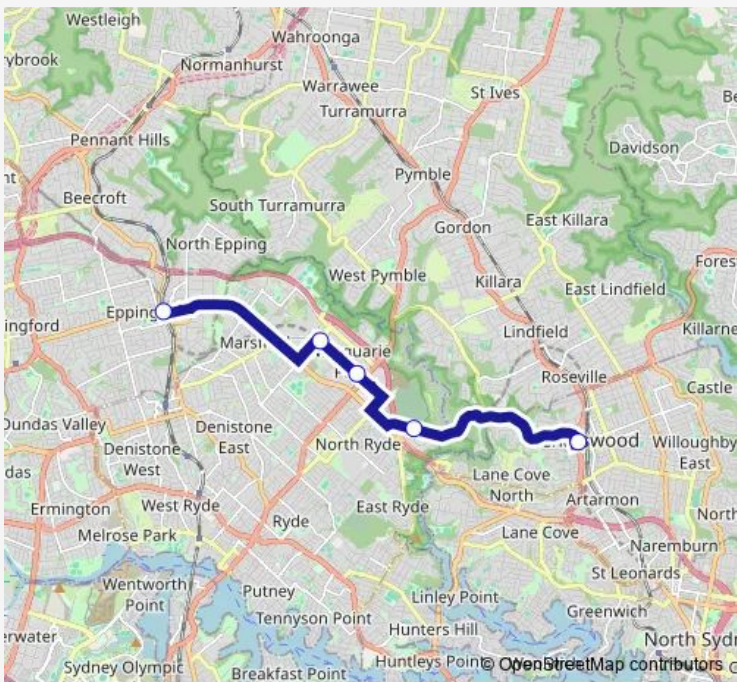

Bus S11 Epping to Chatswood

[Go to website](#)

Direction
 Chatswood Station, Victoria Av, Stand K — Epping Station, Cambridge St, Stand B

5 stops

[Open route schedule](#)

- Chatswood Station, Victoria Av, Stand K
- North Ryde Station, Delhi Rd
- Macquarie Park Station, Lane Cove Rd, Stand B
- Macquarie University Station, Herring Rd, Stand E
- Epping Station, Cambridge St, Stand B

Route schedule
 Chatswood Station, Victoria Av, Stand K — Epping Station, Cambridge St, Stand B

Monday	04:31-02:51 ⁺¹
Tuesday	03:31-00:31 ⁺¹
Wednesday	04:31-00:31 ⁺¹
Thursday	04:31-00:36 ⁺¹
Friday	04:31-00:41 ⁺¹
Saturday	05:01-00:41 ⁺¹
Sunday	05:01-00:31 ⁺¹

Route info

Direction: Chatswood Station, Victoria Av, Stand K

Stops: 5

Trip Duration: 0 hour 28 min

Direction

Epping Station, Cambridge St, Stand B — Victoria Av Opp Katherine St

5 stops

[Open route schedule](#)

Epping Station, Cambridge St, Stand B

Macquarie University Station, Waterloo Rd, Stand B

Macquarie Park Station, Waterloo Rd, Stand G

Delhi Rd Opp North Ryde Station

Victoria Av Opp Katherine St

Route schedule