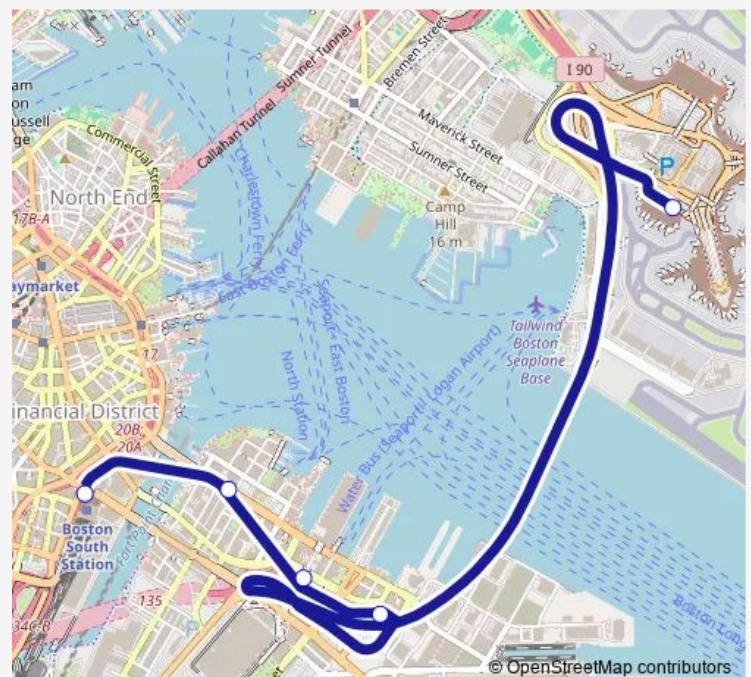

Bus S11 Logan Airport Terminals - South Station

[Go to website](#)

Direction

Terminal A — Summer St @ Atlantic Ave

8 stops

[Open route schedule](#)

Terminal A

Terminal B Stop 1 - Arrivals Level

Terminal B Stop 2 - Arrivals Level

Terminal C - Arrivals Level

Terminal E - Arrivals Level

Congress St @ World Trade Center Sta

Silver Line Way

Summer St @ Atlantic Ave

Route schedule

Terminal A — Summer St @ Atlantic Ave

Monday	24:31-01:18⁺¹
Tuesday	24:36-01:18⁺¹
Wednesday	24:36-01:18⁺¹
Thursday	24:36-01:18⁺¹
Friday	24:36-01:18⁺¹
Saturday	24:50-01:12⁺¹
Sunday	24:46-01:04⁺¹

Route info

Direction: Terminal A

Stops: 8

Trip Duration: 0 hour 27 min

■ S11 — Logan Airport Terminals - South Station