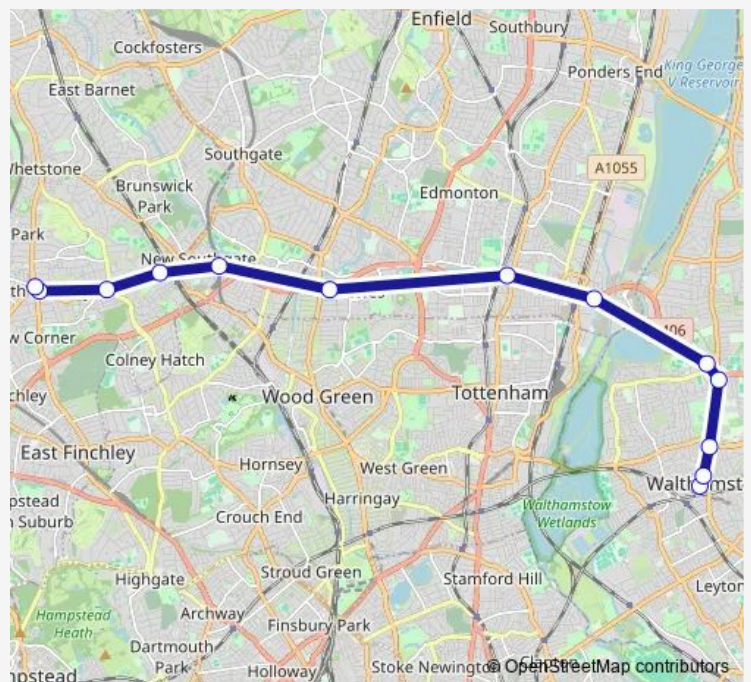

Arnos Grove Station

Palmers Green / Palmerston Road

Angel Corner Silver Street Station

Eley Trading Estate

Crooked Billet / Walthamstow Avenue

Walthamstow / Crooked Billet Roundabout

Forest Road / Bell Corner

### Route schedule

North Finchley Bus Station — Walthamstow Bus Station

Monday 00:00-23:45

Tuesday 00:00-23:45

Wednesday 00:00-23:45

Thursday 00:00-23:45

Friday 00:00-23:45

Saturday 00:00-23:45

### Route info

Direction: North Finchley Bus Station

Stops: 13

Trip Duration: 0 hour 31 min