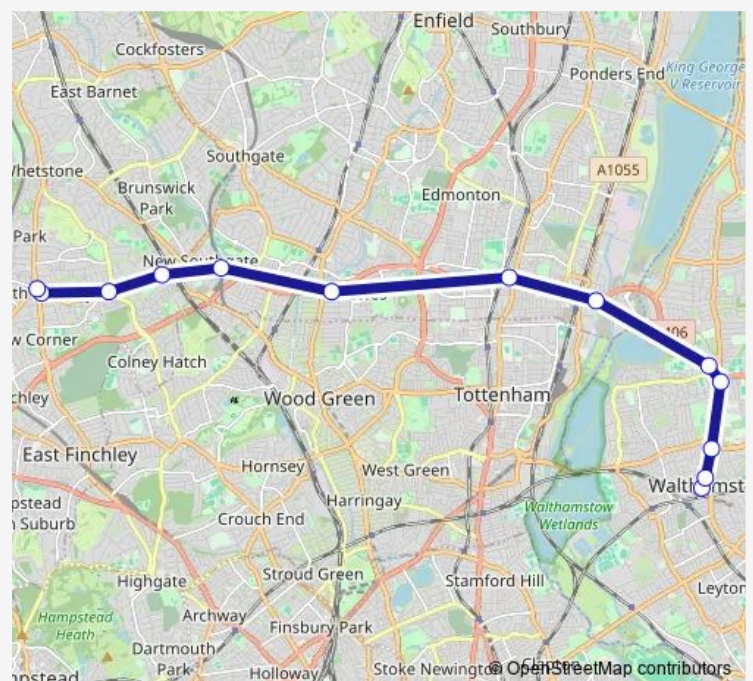

Arnos Grove Station

Palmers Green / Palmerston Road

Angel Corner Silver Street Station

Eley Trading Estate

Crooked Billet / Walthamstow Avenue

Walthamstow / Crooked Billet Roundabout

Forest Road / Bell Corner

### Route schedule

North Finchley Bus Station — Walthamstow Bus Station

Monday 00:00-23:45

Tuesday 00:00-23:45

Wednesday 00:00-23:45

Thursday 00:00-23:45

Friday 00:00-23:45

Saturday 00:00-23:45

### Route info

Direction: North Finchley Bus Station

Stops: 13

Trip Duration: 0 hour 43 min