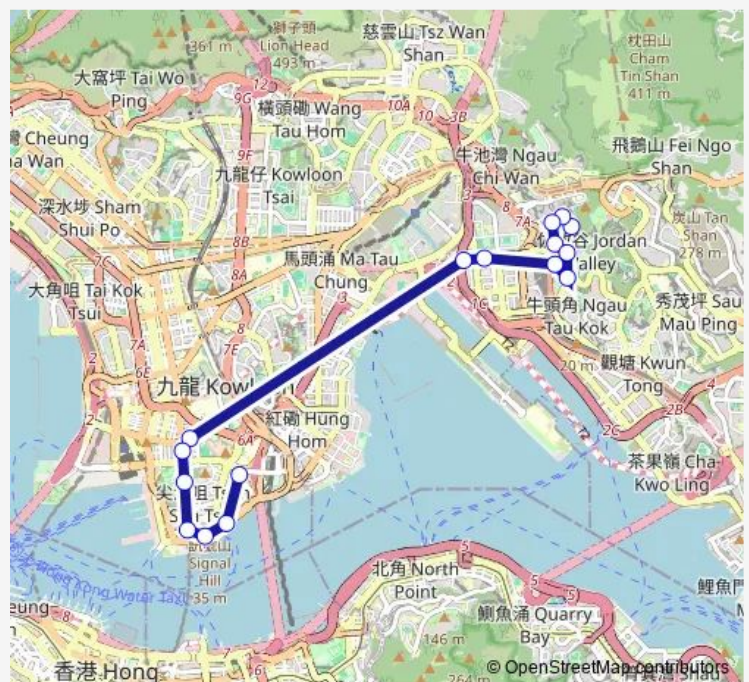

[Ctb] Wang Chin Street, KAI Cheung Road|[Kmb+Ctb] KAI TAK Tunnel BBI - Wang Chin Street/
Wang Chin Street, KAI Cheung Road|[Kmb] KAI TAK Tunnel BBI - Wang Chin Street

[Ctb] Kowloon Union Church, Jordan Road|[Kmb+Ctb] Kowloon Union Church/
Kowloon Union Church, Jordan Road|[Kmb] Kowloon Union Church

[Ctb] Prudential Centre, Nathan Road|[Kmb] TAK Shing Street Tsim SHA Tsui

Route schedule

[Kmb+Ctb] Choi Fook/
Choi Fook Estate|[Kmb] Choi Fook — [Ctb] Tsim SHA Tsui East|[Kmb] Tsim SHA Tsui East BUS Terminus

Monday	07:55
Tuesday	07:55
Wednesday	07:55
Thursday	07:55
Friday	07:55
Saturday	—
Sunday	—

Route info

Direction: [Kmb+Ctb] Choi Fook/
Choi Fook Estate|[Kmb] Choi Fook

Stops: 16

Trip Duration: 0 hour 38 min