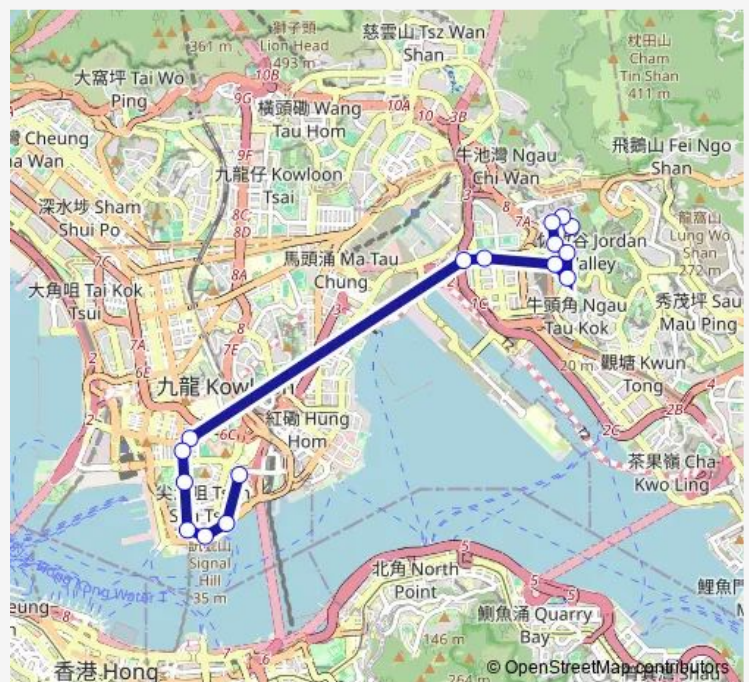

[Ctb] Wang Chin Street, KAI Cheung Road|[Kmb+Ctb] KAI TAK Tunnel BBI - Wang Chin Street/
Wang Chin Street, KAI Cheung Road|[Kmb] KAI TAK Tunnel BBI - Wang Chin Street

[Ctb] Kowloon Union Church, Jordan Road|[Kmb+Ctb] Kowloon Union Church/
Kowloon Union Church, Jordan Road|[Kmb] Kowloon Union Church

[Ctb] Prudential Centre, Nathan Road|[Kmb] TAK Shing Street Tsim SHA Tsui

Route schedule

[Kmb+Ctb] Choi Fook/
Choi Fook Estate|[Kmb] Choi Fook — [Ctb] Tsim SHA Tsui East|[Kmb] Tsim SHA Tsui East BUS Terminus

Monday	07:55
Tuesday	07:55
Wednesday	07:55
Thursday	07:55
Friday	07:55
Saturday	—
Sunday	—

Route info

Direction: [Kmb+Ctb] Choi Fook/
Choi Fook Estate|[Kmb] Choi Fook

Stops: 16

Trip Duration: 0 hour 41 min