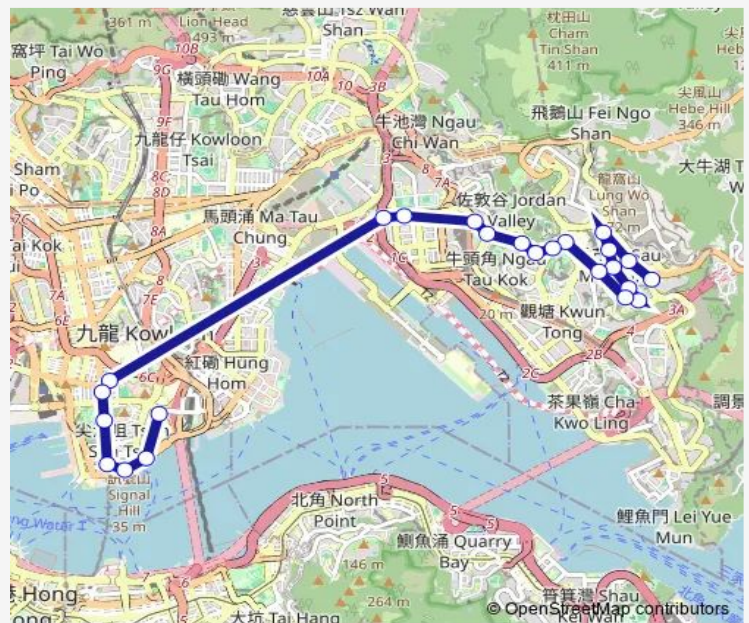

[Kmb+Ctb] HIU LAI Court/
Hiu LAI Court, HIU Kwong Street[[Kmb] HIU LAI Court

[Kmb] United Christian Hospital

Route schedule

[Ctb] PO TAT Estate[[Kmb+Ctb] PO TAT BUS Terminus/
Po TAT Estate[[Kmb] PO TAT BUS Terminus — [Ctb] Tsim SHA Tsui East[[Kmb] Tsim SHA Tsui East BUS Terminus

Monday	06:55-09:50
Tuesday	06:55-09:50
Wednesday	06:55-09:50
Thursday	06:55-09:50
Friday	06:55-09:50
Saturday	—
Sunday	—

Route info

Direction: [Ctb] PO TAT Estate[[Kmb+Ctb] PO TAT BUS Terminus/
Po TAT Estate[[Kmb] PO TAT BUS Terminus

Stops: 24

Trip Duration: 0 hour 56 min

13X — PO TAT - Tsim SHA Tsui East (Omit Richland Gardens, KAI YIP AND Cooke Street)

[Ctb] Hong Ning Road Park, Hong Ning Road[[Kmb+Ctb] Hong Ning Road Park/
Hong Ning Road Park, Hong Ning Road[[Kmb] Hong Ning Road Park