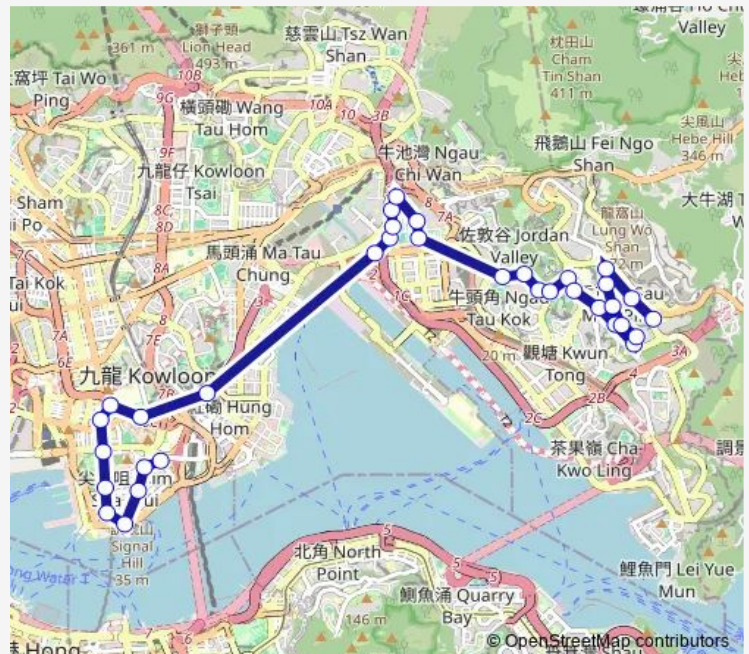

[Kmb+Ctb] HIU LAI Court/
Hiu LAI Court, HIU Kwong Street[[Kmb] HIU LAI Court

[Kmb] United Christian Hospital

Route schedule

[Ctb] PO TAT Estate[[Kmb+Ctb] PO TAT BUS Terminus/
Po TAT Estate[[Kmb] PO TAT BUS Terminus — [Ctb] Tsim SHA Tsui East[[Kmb] Tsim SHA Tsui East BUS Terminus

Monday	06:45-18:40
Tuesday	06:45-18:40
Wednesday	06:45-18:40
Thursday	06:45-18:40
Friday	06:45-18:40
Saturday	06:45-16:10
Sunday	—

Route info

Direction: [Ctb] PO TAT Estate[[Kmb+Ctb] PO TAT BUS Terminus/
Po TAT Estate[[Kmb] PO TAT BUS Terminus

Stops: 25

Trip Duration: 0 hour 57 min

13X — PO TAT - Tsim SHA Tsui East

[Ctb] Hong Ning Road Park, Hong Ning Road[[Kmb+Ctb] Hong Ning Road Park/
Hong Ning Road Park, Hong Ning Road[[Kmb] Hong Ning Road Park