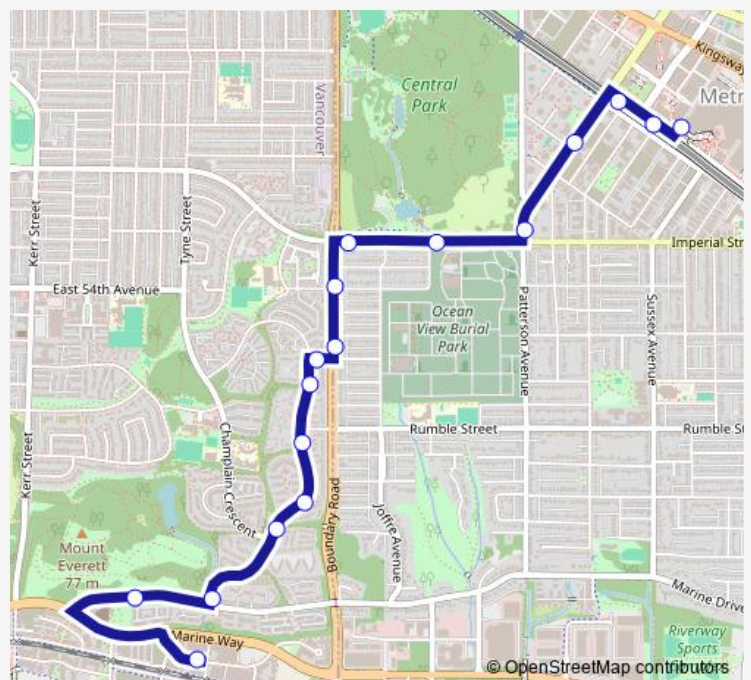

Northbound Willingdon Extension @ Imperial St

Northbound Willingdon Ave @ Mayberry St

Eastbound Central Blvd @ Willingdon Ave

Metrotown Station @ Bay 10

Metrotown Station @ Bay 1

Route schedule

Westbound Sawmill Cres @ River District Crossing —
Metrotown Station @ Bay 1

Monday 06:11-22:12

Tuesday 06:11-22:12

Wednesday 06:11-22:12

Thursday 06:11-22:12

Friday 06:11-22:12

Saturday 07:22-22:13

Sunday 08:03-22:12

Route info

Direction: Westbound Sawmill Cres @ River District
Crossing

Stops: 17

Trip Duration: 0 hour 15 min

031 — Metrotown Station/River District

Direction

Metrotown Station @ Bay 3 — Westbound Sawmill Cres @ River District Crossing

12 stops

[Open route schedule](#)

Metrotown Station @ Bay 3

Southbound Willingdon Ave @ Maywood St

Westbound Imperial St @ Patterson Ave

Westbound Imperial St @ Mandy Ave

Westbound Arbor Ave @ Boundary Rd

Southbound Matheson Cres @ Borham Cres