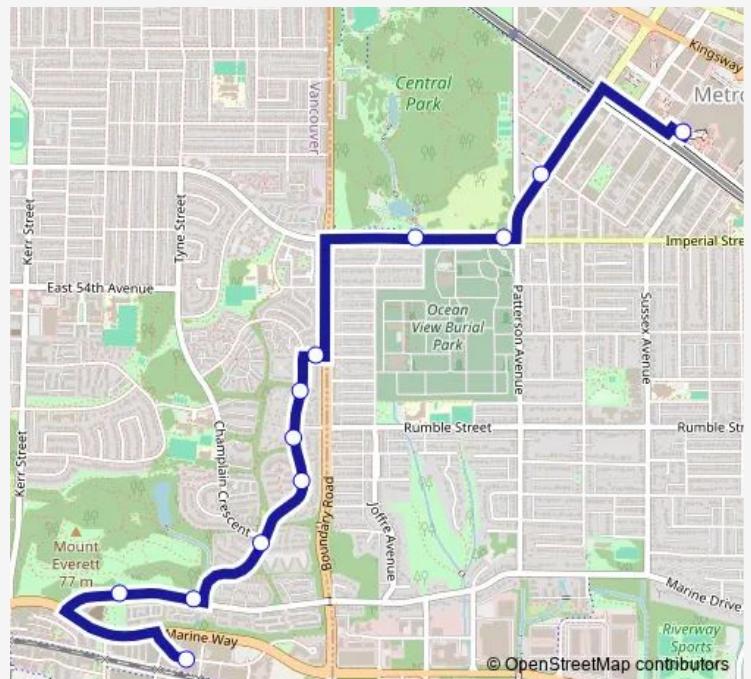

Northbound Matheson Cres @ Borham Cres

Eastbound Arbor Ave @ Matheson Cres

Northbound Boundary Rd @ Arbor Ave

Northbound Boundary Rd @ Hurst Ave

Eastbound Imperial St @ Boundary Rd

Eastbound Imperial St @ Mandy Ave

Northbound Willingdon Extension @ Imperial St

Northbound Willingdon Ave @ Mayberry St

Eastbound Central Blvd @ Willingdon Ave

Metrotown Station @ Bay 10

Metrotown Station @ Bay 1

Route schedule

Eastbound Sawmill Cres @ River District Crossing —
Metrotown Station @ Bay 1

Monday	06:11-22:12
Tuesday	06:11-22:12
Wednesday	06:11-22:12
Thursday	06:11-22:12
Friday	06:11-22:12
Saturday	07:22-22:13
Sunday	08:01-22:12

Route info

Direction: Eastbound Sawmill Cres @ River District Crossing

Stops: 17

Trip Duration: 0 hour 14 min

Direction

Metrotown Station @ Bay 7 — Eastbound Sawmill Cres @ River District Crossing

12 stops

[Open route schedule](#)

Metrotown Station @ Bay 7

Southbound Willingdon Ave @ Maywood St