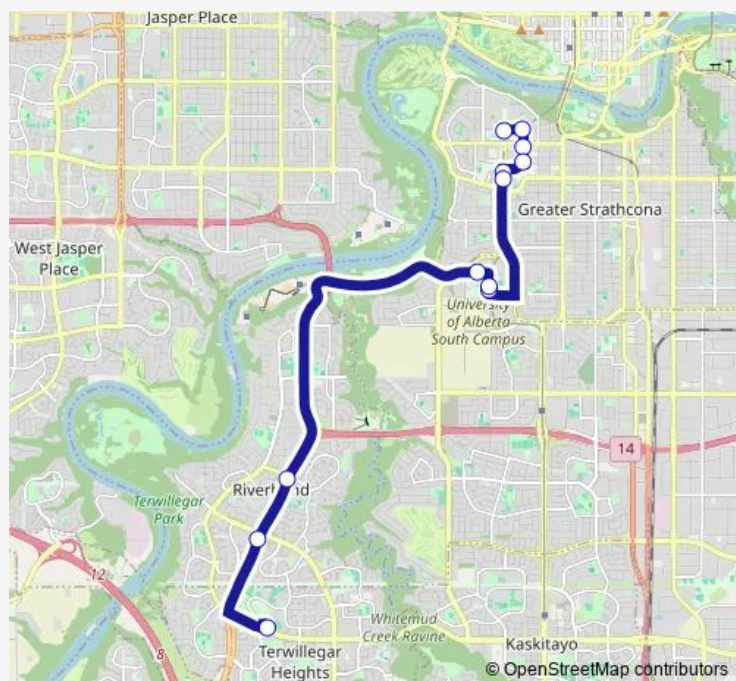

### Direction

114 Street & 89 Avenue — Leger Transit Centre Bay F

12 stops

[Open route schedule](#)

114 Street & 89 Avenue

University Transit Centre Bay A

112 Street & 86 Avenue

112 Street & 84 Avenue

Leger Transit Centre Bay F

### Route schedule

114 Street & 89 Avenue — Leger Transit Centre Bay F

Monday 05:24-21:26

Tuesday 05:24-21:26

Wednesday 05:24-21:26

Thursday 05:24-21:26

Friday 05:24-21:26

Saturday —

### Route info

Direction: 114 Street & 89 Avenue

Stops: 12

Trip Duration: 0 hour 30 min

031 — Leger - University