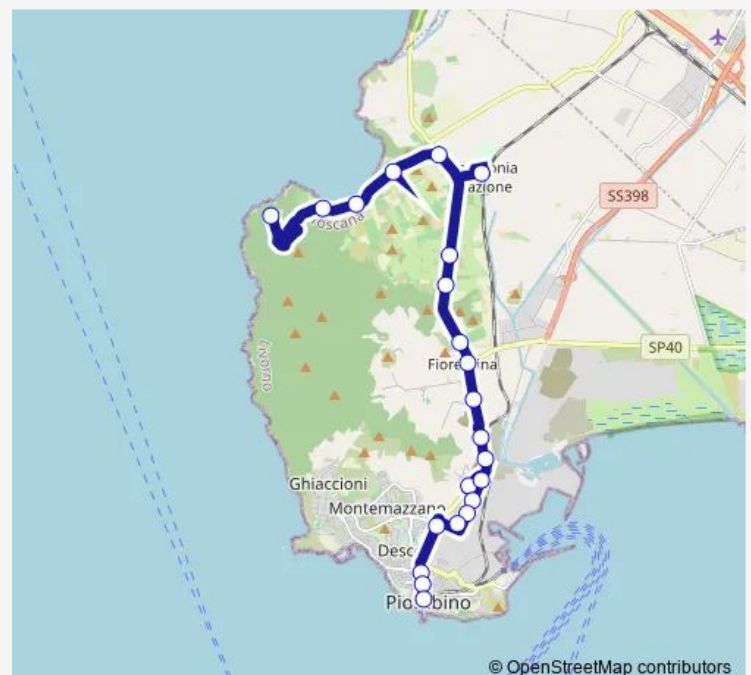

Sol Ovest

Nanfi Ovest

Via Della Repubblica Ovest

Route schedule

Populonia Alta — Via L. Da Vinci Ext

Monday 07:25-14:50

Tuesday 07:25-14:50

Wednesday 07:25-14:50

Thursday 07:25-14:50

Friday 07:25-14:50

Saturday 07:25-14:50

Sunday —

Route info

Direction: Populonia Alta

Stops: 22

Trip Duration: 0 hour 37 min

© OpenStreetMap contributors

031 — Populonia-Baratti-Piombino

BusMaps

Direction

Baratti Pergola S — Via L. Da Vinci Ext

19 stops

[Open route schedule](#)

Baratti Pergola S