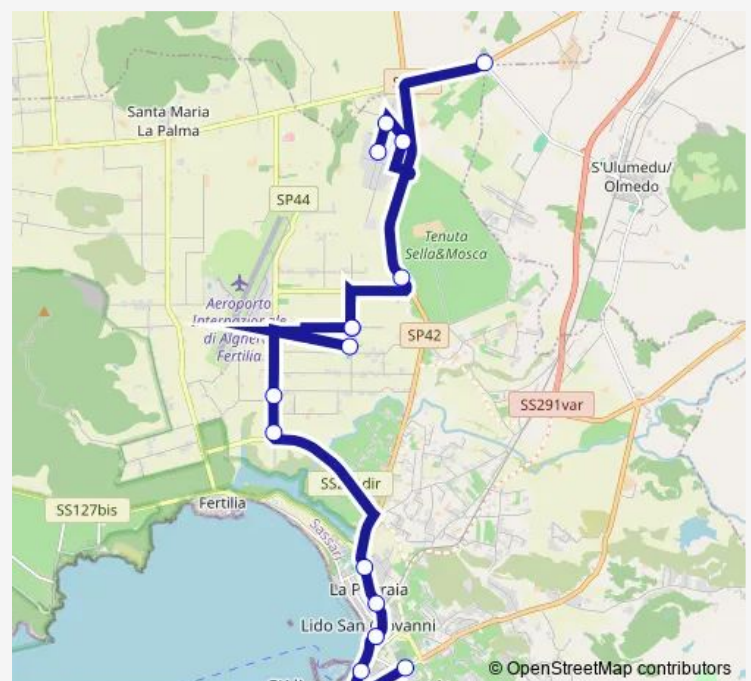

Ittiri Piazza Simula 18

Ittiri Corso Vittorio Emanuele 97

Ittiri Corso Vittorio Emanuele 161

Ittiri VIA Sassari 49

Route schedule

Alghero VIA Catalogna — Ittiri VIA Sassari 49

Monday	17:15
Tuesday	17:15
Wednesday	17:15
Thursday	17:15
Friday	17:15
Saturday	17:15
Sunday	—

Route info

Direction: Alghero VIA Catalogna

Stops: 21

Trip Duration: 1 hour 6 min

Linea 9325 — Alghero - SA Segada - Bv.Sella&Mosca - S.Marco ZI - Olmedo - Rudas - Ittiri

Direction

Ittiri VIA IV Novembre 186 — Alghero VIA Catalogna

Thursday 14:20-16:35

Friday 14:20-16:35

Saturday 14:20-16:35

Sunday —

Route info

Direction: Alghero VIA V. Emanuele-Cimitero

Stops: 16

Trip Duration: 0 hour 45 min

Thursday 07:30

Friday 07:30

Saturday 07:30

Sunday —

Route info

Direction: SAN Marco Z.I.

Stops: 15

Trip Duration: 0 hour 33 min