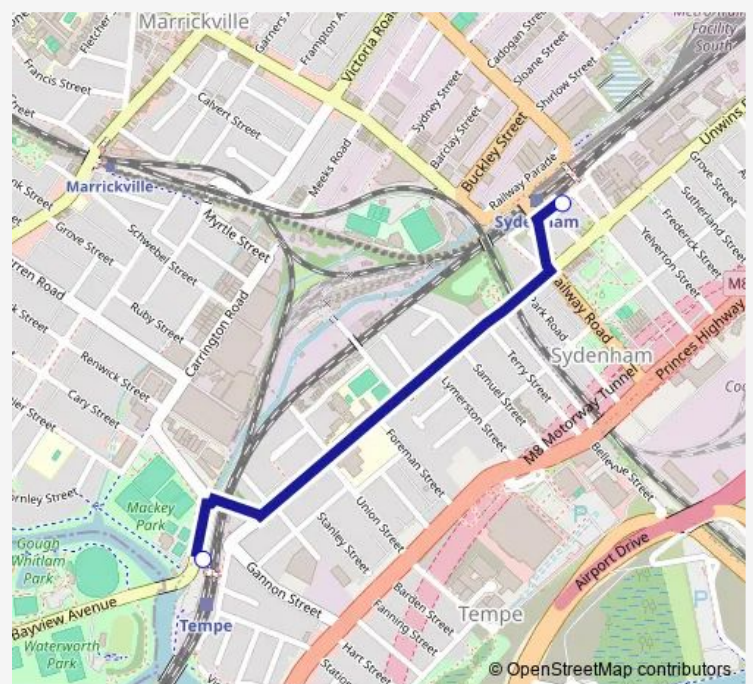

Rail Replacement Bus Service 9t4 Tempe, then Sydenham

[Go to website](#)

Direction

Tempe Station, Richardsons Cres — Sydenham Station, Burrows Av

2 stops

[Open route schedule](#)

Tempe Station, Richardsons Cres

Sydenham Station, Burrows Av

Route schedule

Tempe Station, Richardsons Cres — Sydenham Station, Burrows Av

Monday	—
Tuesday	—
Wednesday	—
Thursday	—
Friday	—
Saturday	02:00-00:37 ⁺¹
Sunday	04:55-00:37 ⁺¹

Route info

Direction: Tempe Station, Richardsons Cres

Stops: 2

Trip Duration: 0 hour 6 min

9t4 — Tempe, then Sydenham

Direction

Burrows Av Opp Sydenham Station — Tempe Station,
Richardsons Cres

2 stops

[Open route schedule](#)

Burrows Av Opp Sydenham Station

Tempe Station, Richardsons Cres

Route schedule

Burrows Av Opp Sydenham Station — Tempe Station,
Richardsons Cres

Monday	—
Tuesday	—
Wednesday	—
Thursday	—
Friday	—
Saturday	02:08-01:45 ⁺¹
Sunday	05:17-01:00 ⁺¹