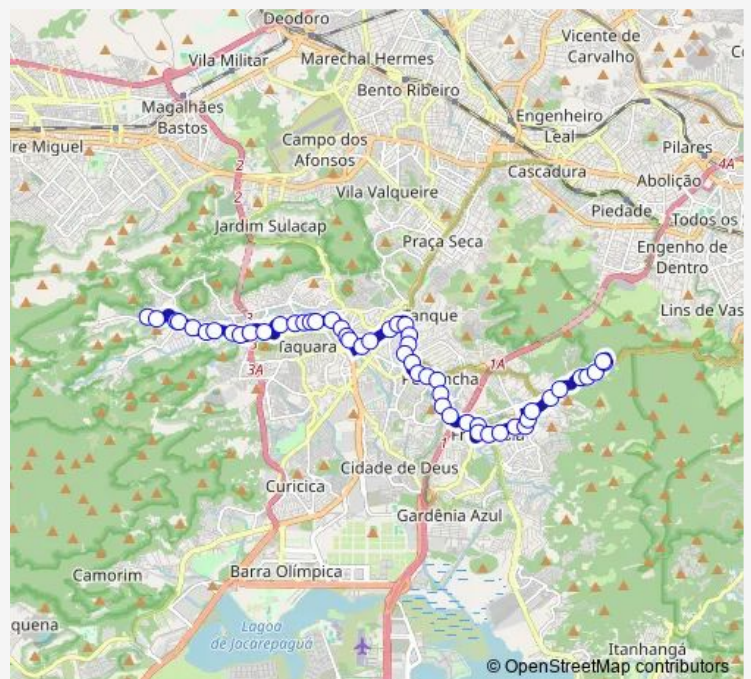

Salinópolis

Soca

Ayrton José Custódio

Simplício de Lara

Praça Jauru

Caviana

Atituba

Ariapó

Escola Municipal Barão da Taquara

Route schedule

Ponto Final: Santa Maria — Ponto Final: Freguesia : Hospital Federal Cardoso Fontes

Monday	—
Tuesday	—
Wednesday	—
Thursday	—
Friday	—
Saturday	00:00
Sunday	00:00

Route info

Direction: Ponto Final: Santa Maria

Stops: 51

Trip Duration: 0 hour 38 min

SP601 — Santa Maria - Hospital Cardoso Fontes

Marechal José Beviláqua

Praça Aracy Cabral

Gres Renascer de Jacarepaguá

## Route schedule

Ponto Final: Freguesia : Hospital Federal Cardoso Fontes  
— Ponto Final: Santa Maria

Monday —

Tuesday —

Wednesday —

Thursday —

Friday —

Saturday 00:00