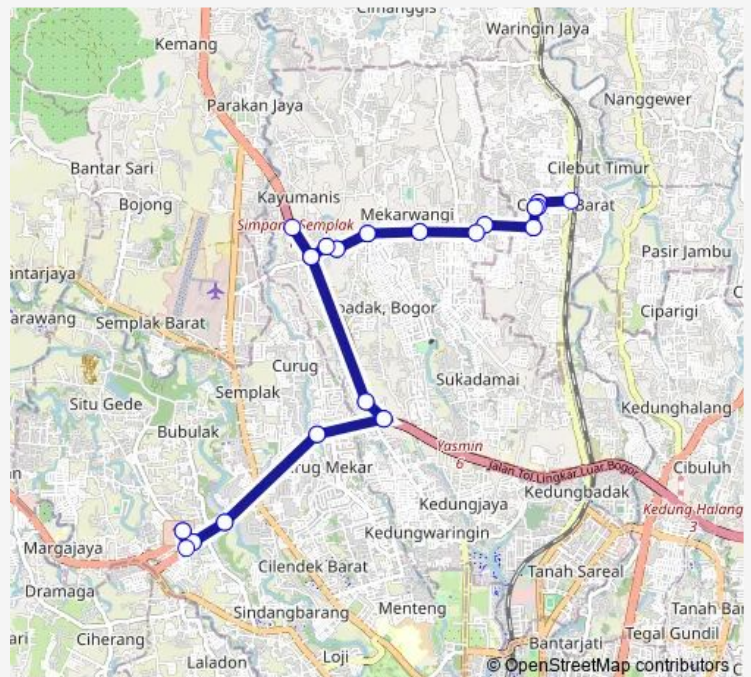

Saturday 00:00-23:50

Sunday 00:00-23:50

Route info

Direction: bubulak-far-exit

Stops: 38

Trip Duration: 0 hour 37 min

AK-19

kalimurni-2-left