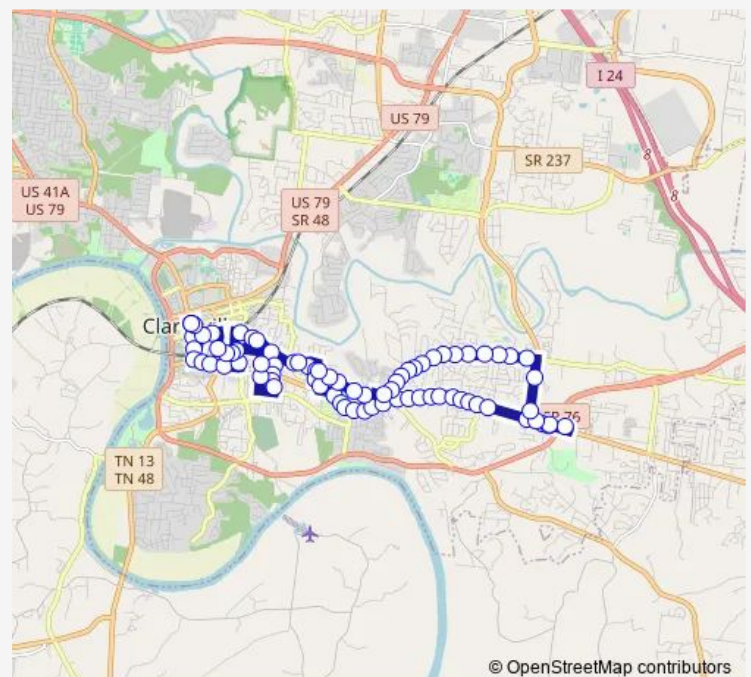

Liberty Parkway at residence 376

Golf Club Ln. and Thompkins Ln.

Golf Club Ln. Across the street from 1559 Golf Club Ln.

Golf Club Ln. and Hayden Dr.

Golf Club Ln. and Colonial Ct

Route schedule

CTS Transit Center — CTS Transit Center

Monday	06:00-20:00
Tuesday	06:00-20:00
Wednesday	06:00-20:00
Thursday	06:00-20:00
Friday	06:00-20:00
Saturday	07:00-20:00
Sunday	—

Route info

Direction: CTS Transit Center

Stops: 77

Trip Duration: 0 hour 50 min

6 Hour — 6 - Madison Street Hour

Golf Club Ln. just after Highland Cir.

Golf Club Ln. and Hietts Ln.

Golf Club Ln. and Gary Hills Dr.

Golf Club Ln. and Old Ashland City Rd.

Madison St at US Bank

Madison St at Regency Park Apts

Memorial Dr and Ussery Rd

Memorial Dr and Merritt Dr

Memorial Dr and Haynes St (Side of Publix)

Memorial & Madison

Madison St across from Chick-fil-A

Madison St and Just Past Tanglewood Dr

Madison St @ Tooth Acres subdivision