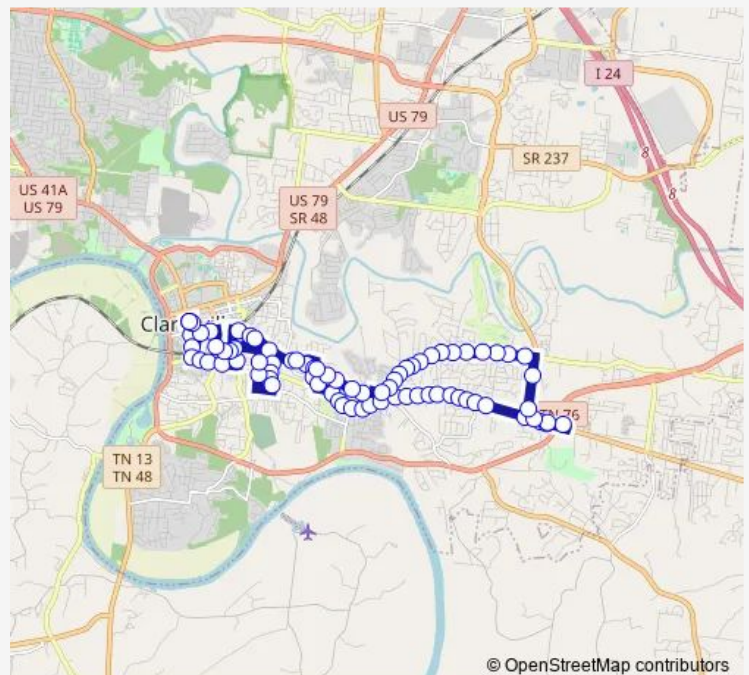

Liberty Parkway at residence 376

Golf Club Ln. and Thompkins Ln.

Golf Club Ln. Across the street from 1559 Golf Club Ln.

Golf Club Ln. and Hayden Dr.

Golf Club Ln. and Colonial Ct

Route schedule

CTS Transit Center — CTS Transit Center

Monday	06:00-20:00
Tuesday	06:00-20:00
Wednesday	06:00-20:00
Thursday	06:00-20:00
Friday	06:00-20:00
Saturday	07:00-20:00
Sunday	—

Route info

Direction: CTS Transit Center

Stops: 77

Trip Duration: 0 hour 50 min

© OpenStreetMap contributors

6 Hour — 6 - Madison Street Hour

Golf Club Ln. just after Highland Cir.

Golf Club Ln. and Hietts Ln.

Golf Club Ln. and Gary Hills Dr.

Golf Club Ln. and Old Ashland City Rd.

Madison St at US Bank

Memorial Dr and West Park Dr

Memorial Dr and Medical CT Dr

Memorial Dr and Ussery Rd

Memorial Dr and Merritt Dr

Memorial Dr and Haynes St (Side of Publix)

Memorial & Madison

Madison St across from Chick-fil-A