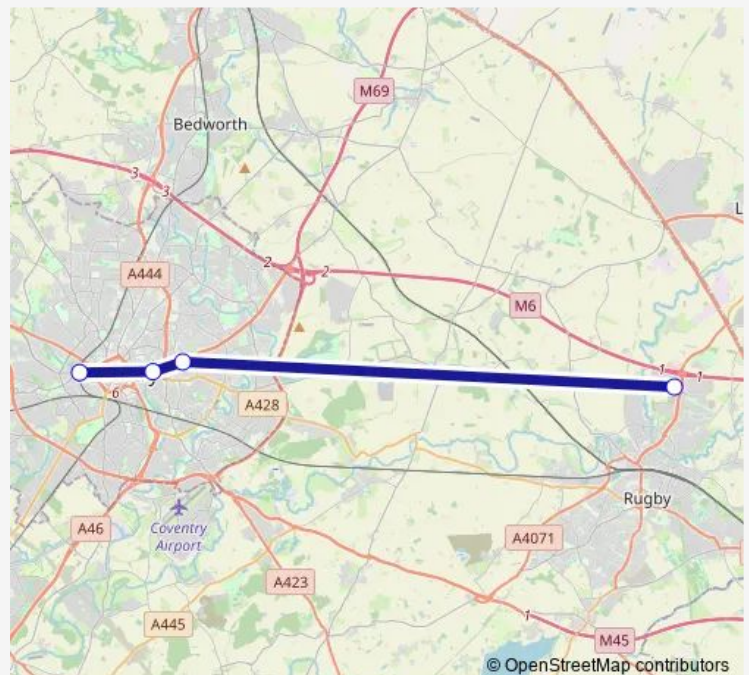

### Direction

The Arches — Rugby Gateway

4 stops

[Open route schedule](#)

The Arches

Far Gosford Street

Harefield Rd

Rugby Gateway

### Route schedule

The Arches — Rugby Gateway

Monday 07:05-17:50

Tuesday 07:05-17:50

Wednesday 07:05-17:50

Thursday 07:05-17:50

Friday 07:05-17:50

Saturday 07:05-17:50

### Route info

Direction: The Arches

Stops: 4

Trip Duration: 0 hour 40 min

■ BHX5

BusMaps

**Direction**

Rugby Gateway — The Arches

4 stops

[Open route schedule](#)

Rugby Gateway

Harefield Rd

Far Gosford Street

The Arches