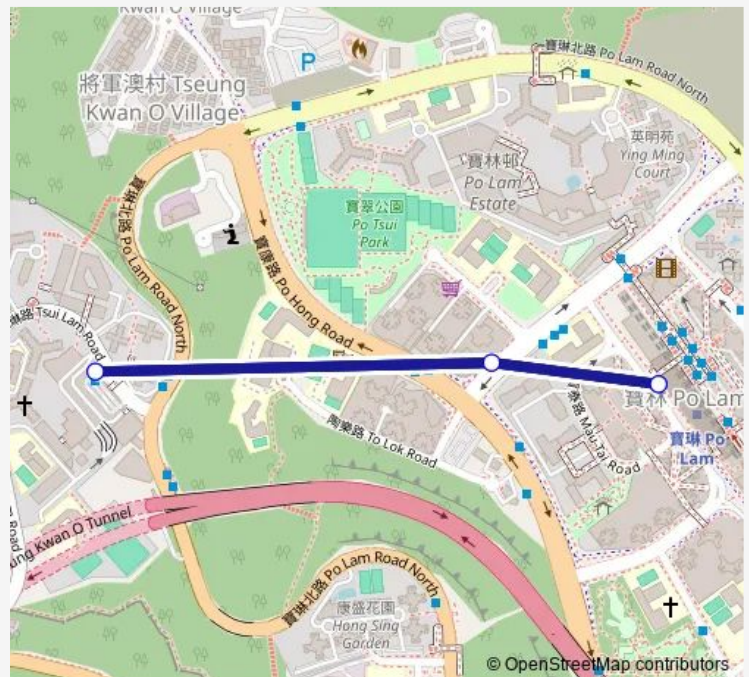

Bus 17M Tsui LAM - PO LAM Station (VIA PO Hong Road) (Morning Special Departures (VIA PO Hong Road))

[Go to website](#)

Direction

TSUI LAM BUS TERMINUS — MAU YIP Road, Near PO LAM Station|Po LAM Station

3 stops

[Open route schedule](#)

TSUI LAM BUS TERMINUS

PO FUNG ROAD, NEAR RADIANT TOWERS BLOCK 1

MAU YIP Road, Near PO LAM Station|Po LAM Station

Route schedule

TSUI LAM BUS TERMINUS — MAU YIP Road, Near PO LAM Station|Po LAM Station

Monday	07:00
Tuesday	07:00
Wednesday	07:00
Thursday	07:00
Friday	07:00
Saturday	—
Sunday	—

Route info

Direction: TSUI LAM BUS TERMINUS

Stops: 3

Trip Duration: 0 hour 5 min

17M Bus time schedules and route maps are available in an offline PDF at busmaps.com. Use the busmaps.com website to see live bus times, train schedule or subway schedule, and step-by-step directions for all public transit in Kwun Tong